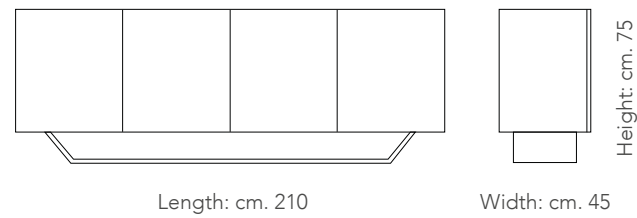

IBIZA [Tv bench]
Design: Oliver B.

DOORS: ceramic Cat.A Matte - Pag.132

DOORS: ceramic Cat.B Shiny - Pag.132

DOORS: ceramic Cat.C Shiny - Pag.132

STRUCTURE: lacquered - Pag.130

FEET: metallic - Pag.131

DOORS: ceramic Cat.A Matte - Pag.132

DOORS: ceramic Cat.B Shiny - Pag.132

DOORS: ceramic Cat.C Shiny - Pag.132

STRUCTURE: lacquered - Pag.130

FEET: metallic - Pag.131

KALI [Tv bench]
Design: Irene Cerchiaro & Matteo Luitsz

STRUCTURE: solid wood - Pag.130

STRUCTURE: lacquered - Pag.130

FOOT: metallic - Pag.131