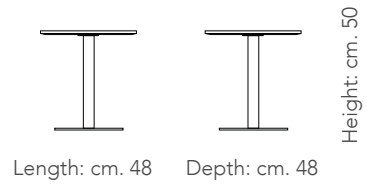

LAC [Coffee table]
Design: Oliver B.
Page 77