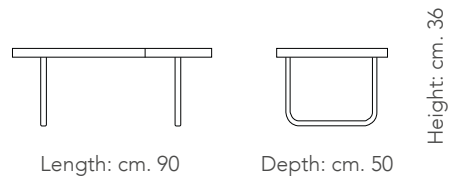

STRUCTURE: lacquered - Pag.130

Length: cm. 180

Depth: cm. 45

Height: cm. 76

ROCCIA [Sideboard]
Design: Oliver B.
Page 30, 35, 45

Sideboard 4 doors with melamine frame and doors with polished wave ceramic. Wooden feet.
cm. 208x45x75h

DOORS: ceramic Cat.A Matte - Pag.132

DOORS: ceramic Cat.B Shiny - Pag.132

DOORS: ceramic Cat.C Shiny - Pag.132

DOORS/FEET: lacquered - Pag.130

Length: cm. 208

Depth: cm. 45

Height: cm. 75

LUCE [Highboard]
Design: Oliver B.
Page 52

Lacquered highboard with solid wood top, legs and handles.
cm. 110x45x155h

TOP/FEET/HANDLES: solid wood - Pag.130

STRUCTURE: lacquered - Pag.130

Length: cm. 110

Depth: cm. 45

Height: cm. 155

DANTE [Coffee table]
Design: Oliver B.
Page 75

DUPLO [Mirror]
Design: Oliver B.

Page 75

Length: cm. 80

Depth: cm. 2,5

Height: cm. 180

Mirror with ceramic detail.
cm. 180x80x2,5

DETAILS: ceramic Cat.A Matte - Pag.132

DETAILS: ceramic Cat.B Shiny - Pag.132