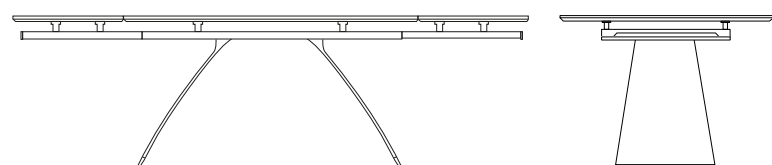

STANDARD SIZES:

Length: cm. 200/250/300

Depth: cm. 108,5x75h

Extendable table with ceramic top.
Solid wood legs.
TOP THICKNESS cm.3

LEGS: solid wood - Pag.130