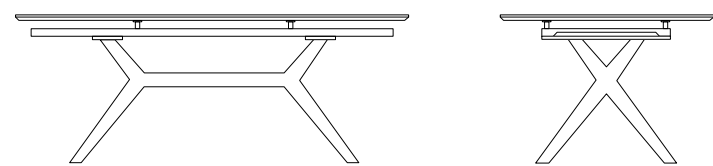

TOP: ceramic Cat.C Shiny - Pag.132

MANTA [Dining table]

Design: Fabio di Bartolomei

Page 48

STANDARD SIZES:

cm. ø150x75h

Table with ceramic top.
Lacquered base.
TOP THICKNESS cm.3

TOP: ceramic Cat.A Matte - Pag.132

TOP: ceramic Cat.B Shiny - Pag.132

TOP: ceramic Cat.C Shiny - Pag.132

BASE: lacquered - Pag.130

TRONCADERO [Extendable table]

Design: Balutto

Page 19, 36

STANDARD SIZES:

cm. 158/198/238
cm. 200/250/300

Depth: cm. 100x75h
Depth: cm. 108,5x75h

Extendable table with ceramic top.
Solid wood legs.
TOP THICKNESS cm.3

LEGS: solid wood - Pag.130

TOP: ceramic Cat.A Matte - Pag.132

TOP: ceramic Cat.B Shiny - Pag.132