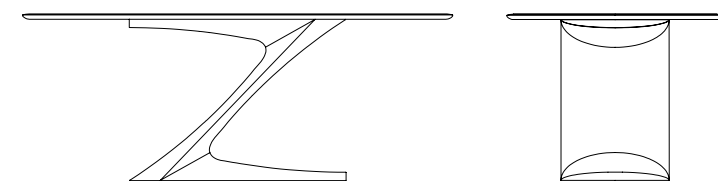

ZETA [Dining table]
Design: Fabio di Bartolomei
Page 26