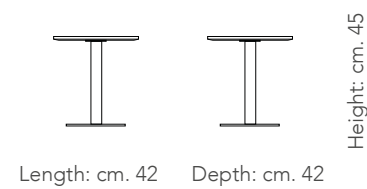

MOBI [Coffee table]
Design: Oliver B.
Page 78, 85