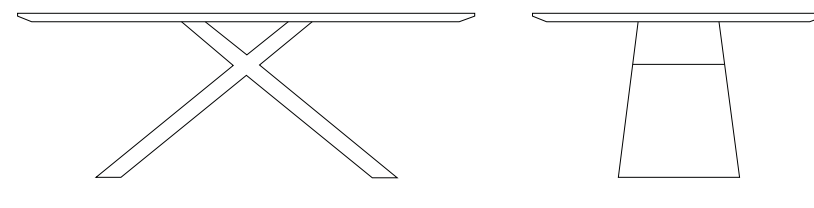

STRUCTURE: solid wood - Pag.130

TOP: ceramic Cat.A Matte - Pag.132

TOP: ceramic Cat.B Shiny - Pag.132

TOP: ceramic Cat.C Shiny - Pag.132

FARGO [Dining table]
Design: Oliver B.

Made to measure: check on pricelist