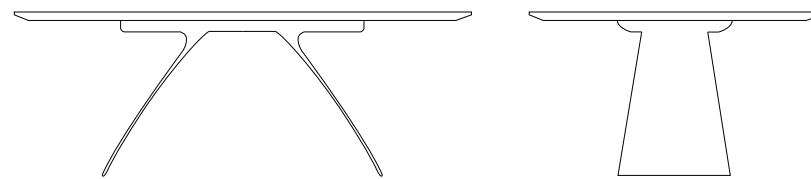

Made to measure: check on pricelist