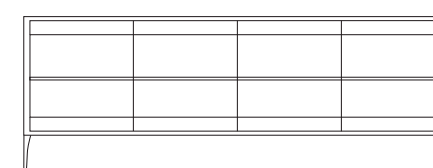

STRUCTURE: solid wood - Pag.130

SHELL: polyurethane - Pag.131

BRUNA [3 Doors sideboard]
Design: Oliver B.
Page 12, 47, 59

Length: cm. 200

Depth: cm. 46

Height: cm. 70

Sideboard with structure in solid ash and ceramic doors.
cm. 200x46x70h

STRUCTURE: solid wood - Pag.130

DOORS: ceramic Cat.A Matte - Pag.132

DOORS: ceramic Cat.B Shiny - Pag.132

DOORS: ceramic Cat.C Shiny - Pag.132

CHIARA [4 Doors sideboard]
Design: Oliver B.
Page 63

Length: cm. 215

Depth: cm. 47

Height: cm. 80

Solid wood and glass sideboard with ceramic top.
cm. 215x47x80h

STRUCTURE: solid wood - Pag.130

TOP: ceramic Cat.A Matte - Pag.132

TOP: ceramic Cat.B Shiny - Pag.132

TOP: ceramic Cat.C Shiny - Pag.132

DOORS: glass - Pag.130

CHIARA [2 Doors vitrine]
Design: Oliver B.

Page 62

Length: cm. 100

Depth: cm. 47

Height: cm. 165

Solid wood and glass vitrine with ceramic top.
Two Doors.
cm. 100x47x165h

STRUCTURE: solid wood - Pag.130