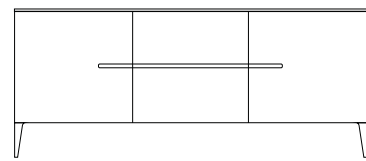

STRUCTURE: lacquered - Pag.130

Length: cm. 180