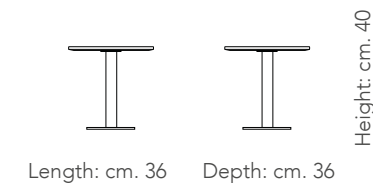

LAC [Coffee table]
Design: Oliver B.
Page 77