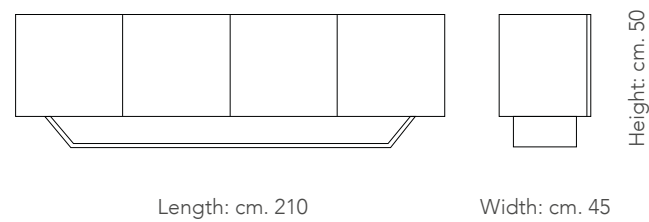

KALI [2 Doors highboard]
Design: Irene Cerchiaro & Matteo Luitsz
Page 22

IBIZA [Tv bench]
Design: Oliver B.

DOORS: ceramic Cat.A Matte - Pag.132

DOORS: ceramic Cat.B Shiny - Pag.132

DOORS: ceramic Cat.C Shiny - Pag.132

STRUCTURE: lacquered - Pag.130

FEET: metallic - Pag.131