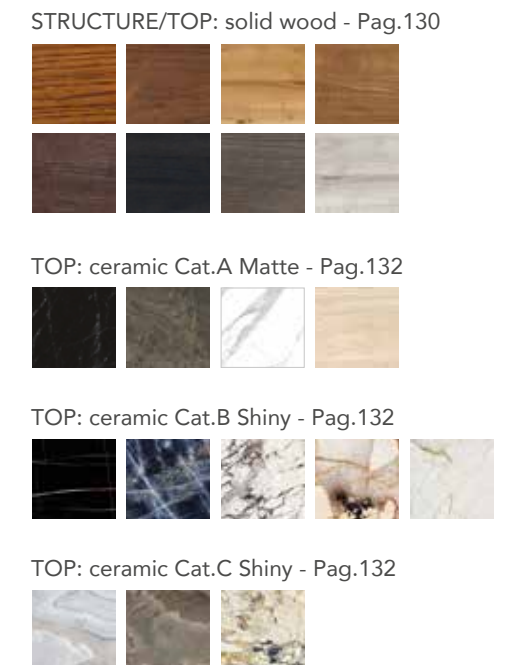

Side table with solid wood ash base.
Ceramic or solid wood ash top.
STRAIGHT EDGES. TOP THICKNESS cm.3
cm. 58x58x53h