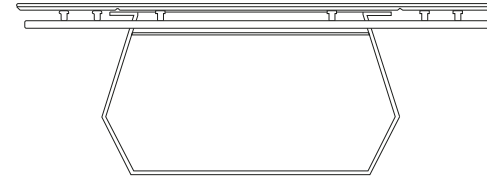

FLEX [Extendable table]
Design: Fabio di Bartolomei
Page 35

STANDARD SIZES:

Length: cm. 200/250/300

Depth: cm. 108,5x75h

Extendable table with ceramic top.
Solid wood legs.
TOP THICKNESS cm.3

LEGS: solid wood - Pag.130

TOP: ceramic Cat.A Matte - Pag.132

TOP: ceramic Cat.B Shiny - Pag.132

TOP: ceramic Cat.C Shiny - Pag.132

IBIZA [Extendable table]
Design: Oliver B.
Page 43

STANDARD SIZES:

Length: cm. 158/198/238
Length: cm. 200/250/300