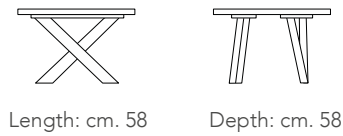

NOVA [Side table]
Design: Oliver B.
Page 79

Height: cm. 37

Length: cm. 58

Depth: cm. 58

Side table with solid wood ash base.
Ceramic or solid wood ash top.
STRAIGHT EDGES. TOP THICKNESS cm.3
cm. 58x58x37h