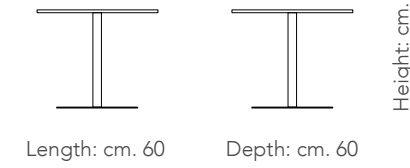

MOBI [Coffee table]
Design: Oliver B.