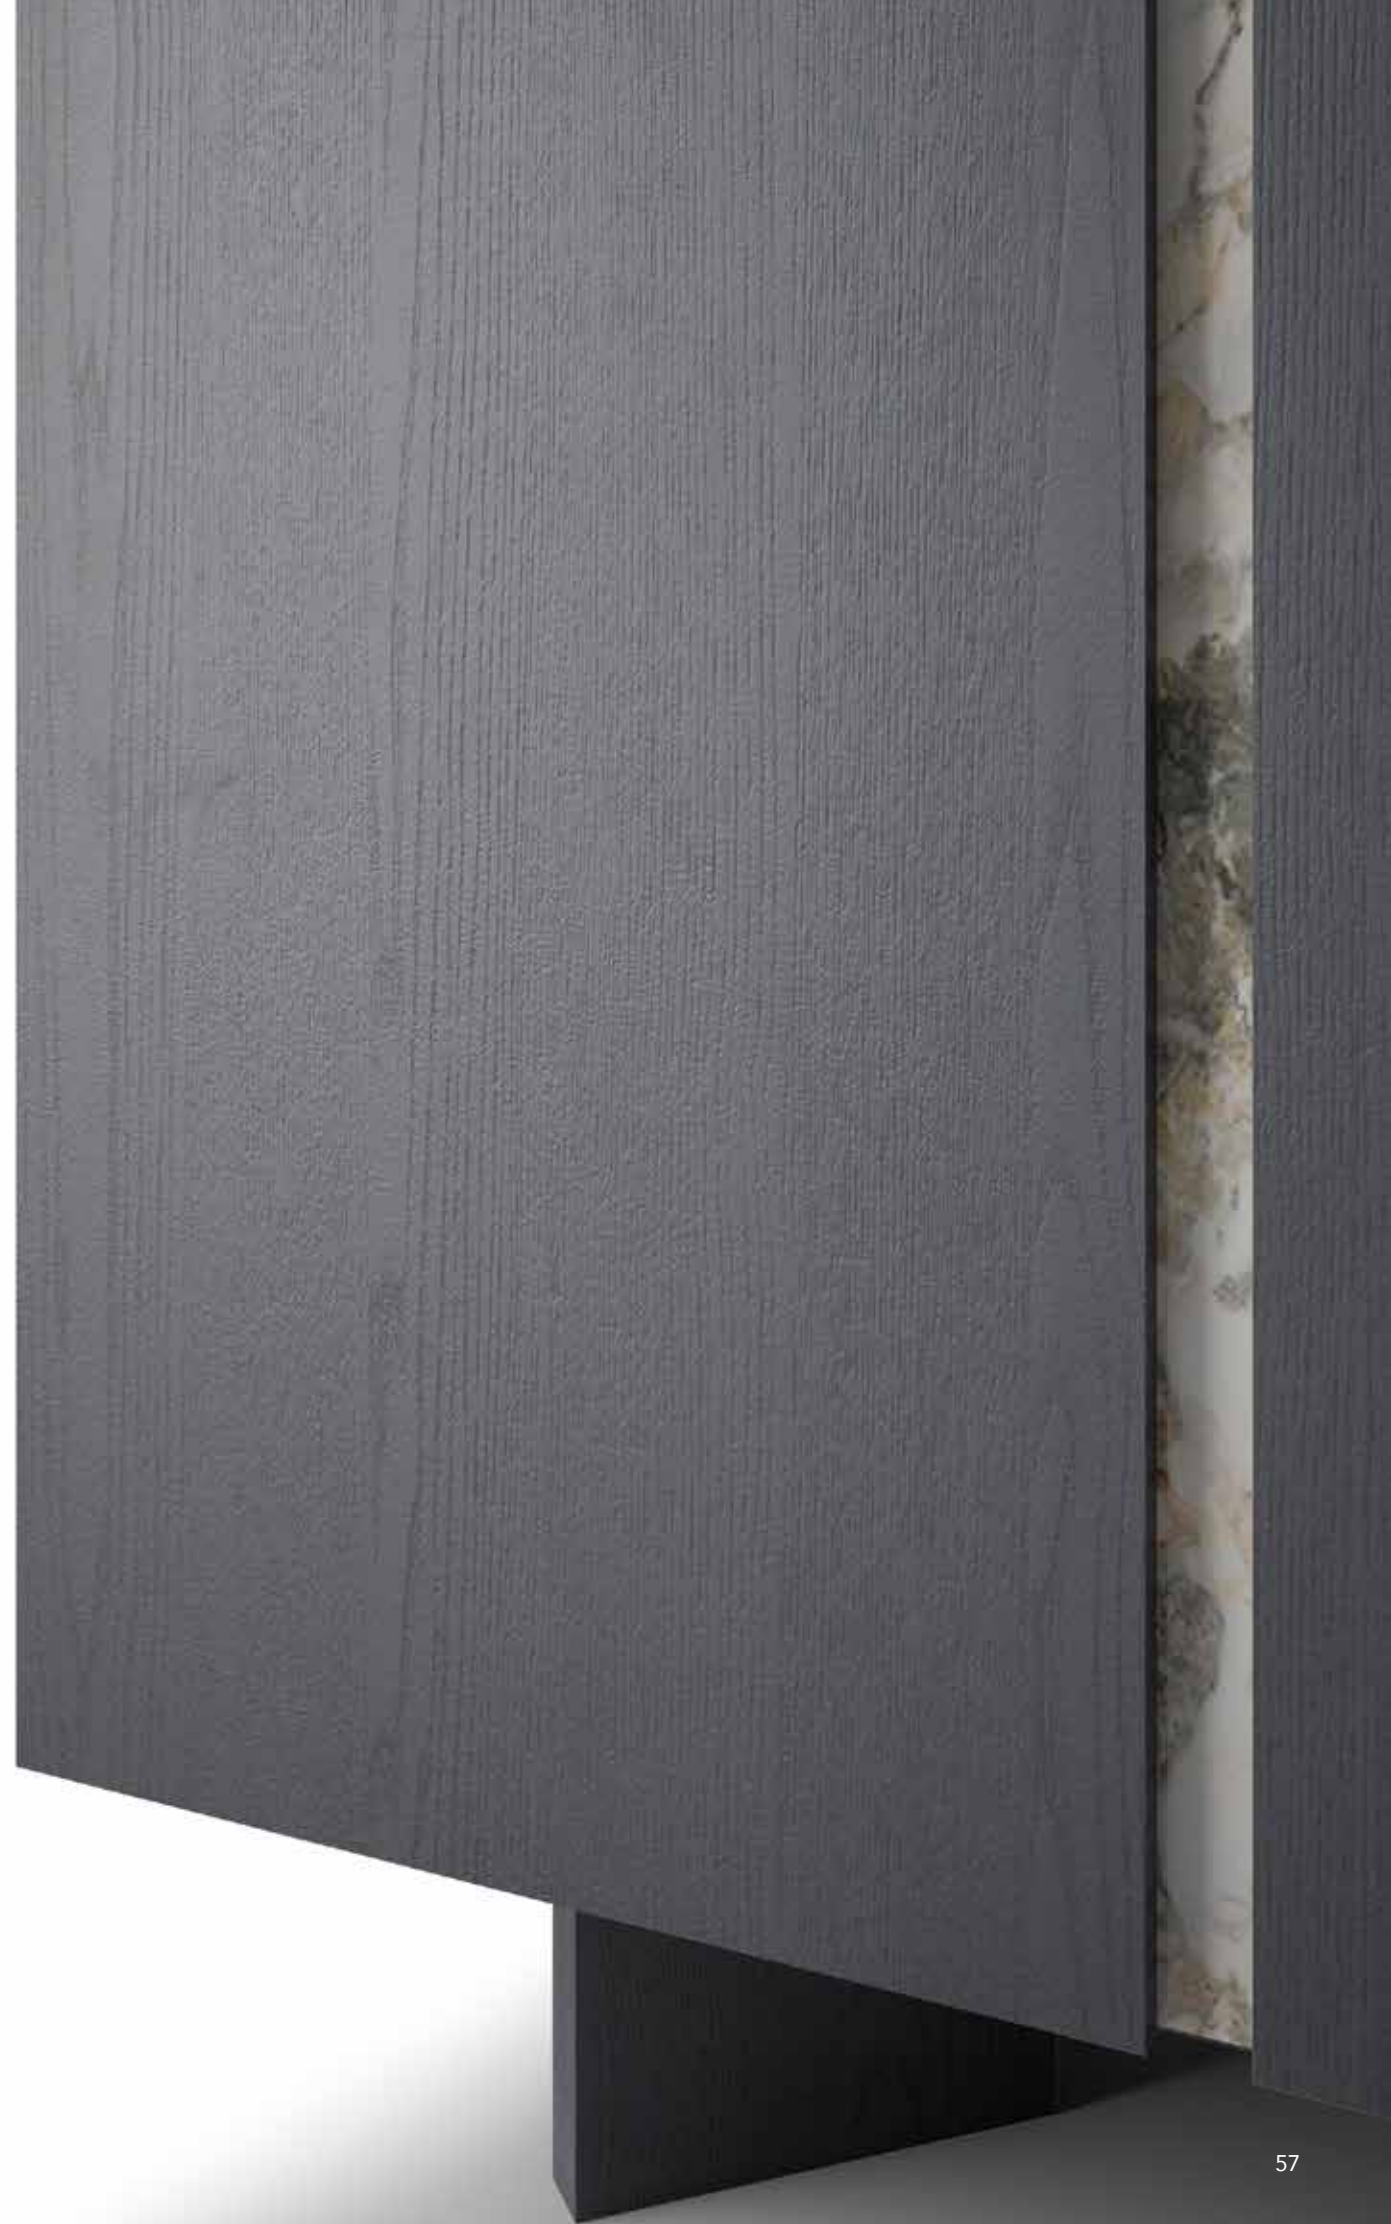

Highboard: FARGO [Ceramic Cat.C Etoile symphonie]

Sideboard: BRUNA [Dark ash/Ceramic Cat.C Reves blue]

Sideboard: IBIZA [Champagne/Ceramic Cat.C Etoile symphonie]

Vitrine: CHIARA [Walnut+Transparent/Ceramic Cat.A Bianco statuario]