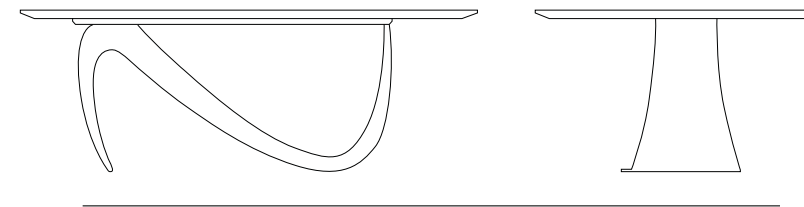

FLEX [Dining table]
Design: Fabio di Bartolomei
Page 14