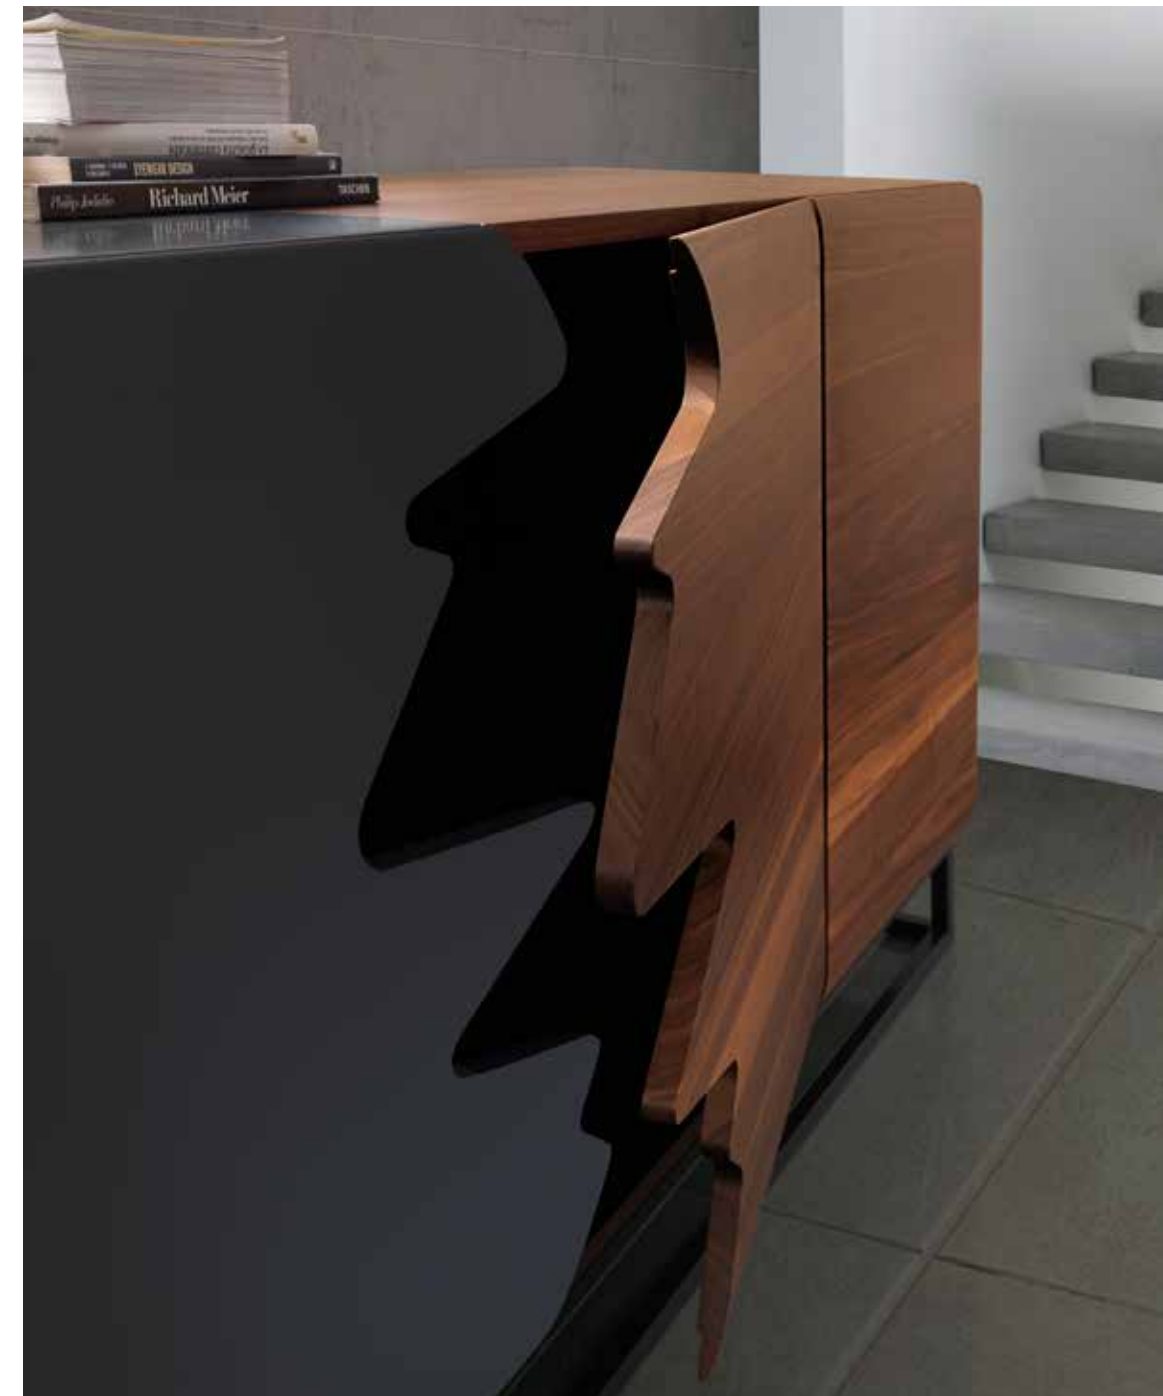

Sideboard: LUCE [Walnut/Anthracite]

Sideboard: KALI [Walnut/Anthracite]