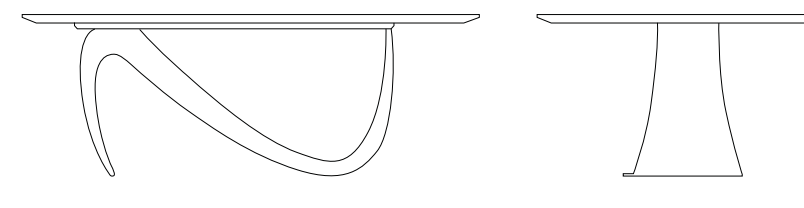

STRUCTURE: solid wood - Pag.130

TOP: ceramic Cat.A Matte - Pag.132

TOP: ceramic Cat.B Shiny - Pag.132

TOP: ceramic Cat.C Shiny - Pag.132

FARGO [Dining table]
Design: Oliver B.

Made to measure: check on pricelist

Table with solid wood top.
Solid wood legs.
TOP THICKNESS cm.3

STRUCTURE/TOP: solid wood - Pag.130

FLEX [Dining table]
Design: Fabio di Bartolomei

Made to measure: check on pricelist

Table with solid wood top.
Solid wood base.
TOP THICKNESS cm.3