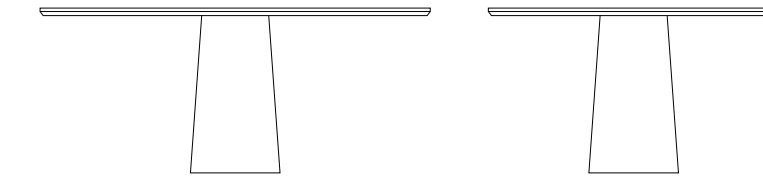

REAL [Dining table]
Design: Oliver B.
Page 12

Made to measure: check on pricelist

TOP: ceramic Cat.A Matte - Pag.132

TOP: ceramic Cat.B Shiny - Pag.132

TOP: ceramic Cat.C Shiny - Pag.132

BASE: lacquered - Pag.130