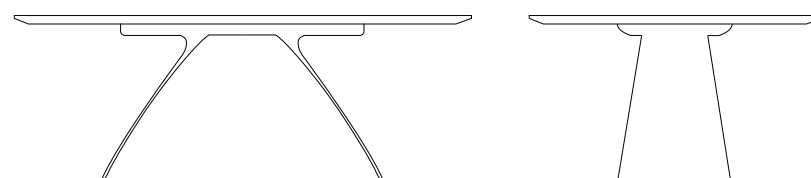

TRONCADERO [Dining table]
Design: Balutto
Page 19

Made to measure: check on pricelist

TOP: ceramic Cat.A Matte - Pag.132

TOP: ceramic Cat.B Shiny - Pag.132

TOP: ceramic Cat.C Shiny - Pag.132

BASE: metallic - Pag.131