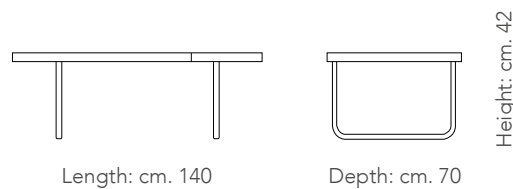

DANTE [Coffee table]
Design: Oliver B.
Page 75