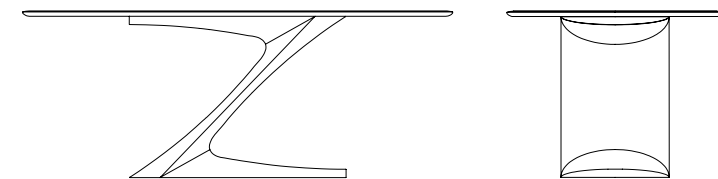

LEGS: solid wood - Pag.130

TOP: ceramic Cat.A Matte - Pag.132

TOP: ceramic Cat.B Shiny - Pag.132

TOP: ceramic Cat.C Shiny - Pag.132

ZETA [Dining table]
Design: Fabio di Bartolomei
Page 22

Made to measure: check on pricelist