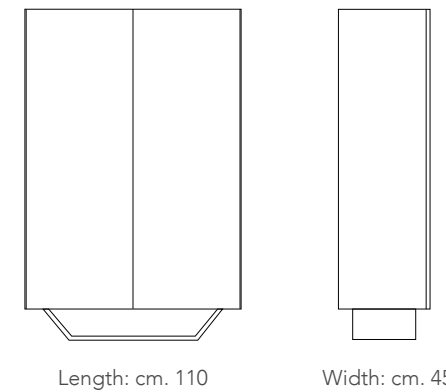

Depth: cm. 47

Height: cm. 80

Solid wood and glass sideboard with ceramic top.
cm. 215x47x80h

STRUCTURE: solid wood - Pag.130

TOP: ceramic Cat.A Matte - Pag.132

TOP: ceramic Cat.B Shiny - Pag.132

TOP: ceramic Cat.C Shiny - Pag.132

DOORS: glass - Pag.130

CHIARA [2 Doors vitrine]
Design: Oliver B.

Page 62

Length: cm. 100

Depth: cm. 47

Height: cm. 165

Solid wood and glass vitrine with ceramic top.
Two Doors.
cm. 100x47x165h

STRUCTURE: solid wood - Pag.130

Height: cm. 70

Sideboard with solid wood structure.
Ceramic top and details.
cm. 200x45x70h

STRUCTURE: solid wood - Pag.130

TOP/DETAILS: ceramic Cat.A Matte - Pag.132

TOP/DETAILS: ceramic Cat.B Shiny - Pag.132

DOORS: ceramic Cat.A Matte - Pag.132

DOORS: ceramic Cat.B Shiny - Pag.132

DOORS: ceramic Cat.C Shiny - Pag.132

STRUCTURE: lacquered - Pag.130

FEET: metallic - Pag.131

IBIZA [Cupboard]
Design: Oliver B.

Cupboard with lacquered structure, ceramic doors and metal base.
cm. 110x45x168h