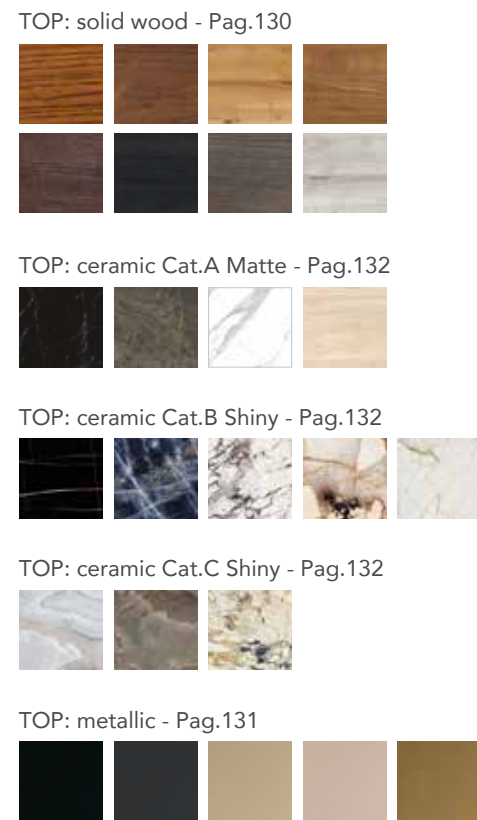

MOBI [Coffee table]
Design: Oliver B.