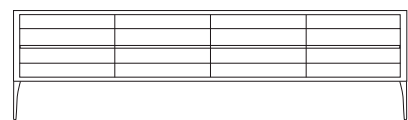

Height: cm. 140

Cupboard with solid wood structure.
Ceramic top and details.
cm. 100x45x140h

STRUCTURE: solid wood - Pag.130

TOP/DETAILS: ceramic Cat.A Matte - Pag.132

TOP/DETAILS: ceramic Cat.B Shiny - Pag.132

TOP/DETAILS: ceramic Cat.C Shiny - Pag.132

CHIARA [Tv bench]
Design: Oliver B.

Length: cm. 200

Depth: cm. 47

Height: cm. 55

Solid wood and glass Tv bench with ceramic top.
cm. 200x47x55h

STRUCTURE: solid wood - Pag.130