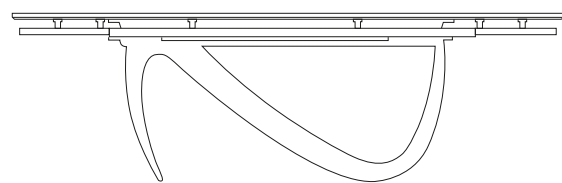

Depth: cm. 108,5x75h

Extendable table with ceramic top.
Solid wood legs.
TOP THICKNESS cm.3

LEGS: solid wood - Pag.130

TOP: ceramic Cat.A Matte - Pag.132

TOP: ceramic Cat.B Shiny - Pag.132

TOP: ceramic Cat.C Shiny - Pag.132

FLEX [Extendable table]
Design: Fabio di Bartolomei
Page 35

STANDARD SIZES:

Length: cm. 200/250/300

Depth: cm. 108,5x75h

Extendable table with ceramic top.
Solid wood legs.
TOP THICKNESS cm.3

LEGS: solid wood - Pag.130