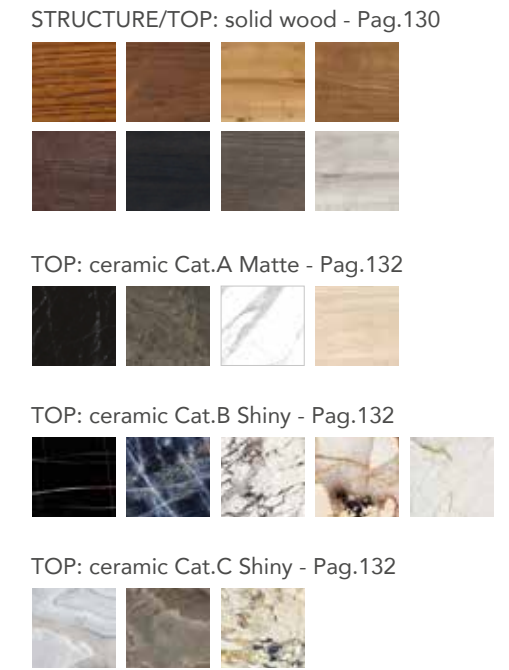

MOBI [Coffee table]
Design: Oliver B.