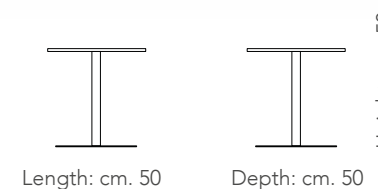

NOVA [Coffee table]
Design: Oliver B.
Page 79