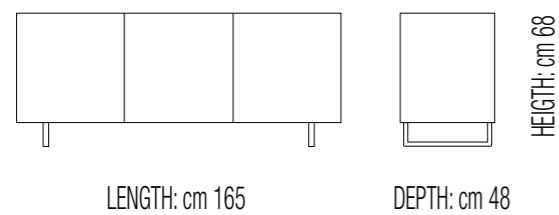

QUADRA _3 doors sideboard
Design OLIVER B.
Pag. 70