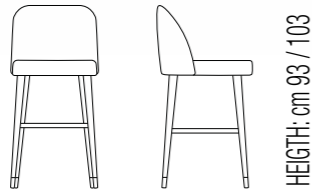

LENGTH: cm 46 DEPTH: cm 49

HEIGHT: cm 93 / 103

Stool with upholstered shell,
solid beech black legs and aluminium caps
cm 46x49x93h
SEAT HEIGHT cm 65
cm 46x49x103h
SEAT HEIGHT cm 75

CAPS: GALVANIC PAG.136