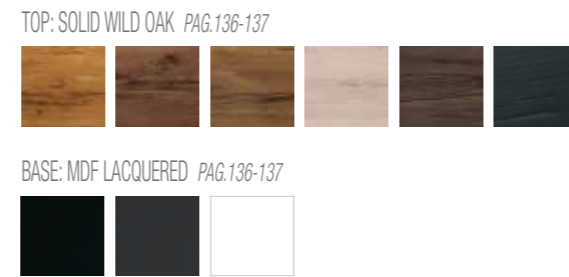

REAL ROUND _Dining table
Design OLIVER B.

Table with solid wild oak top and concrete coated
or lacquered base
SOFT EDGES
TOP THICKNESS cm 3

MIAMI SQUARE _Dining table
Design OLIVER B.

Table with solid wild oak top and metal legs
STRAIGHT EDGES
TOP THICKNESS cm 6