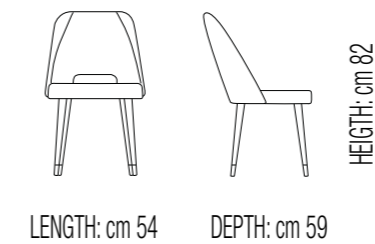

CAP _Chair
Design KREATIVA
Pag. 28