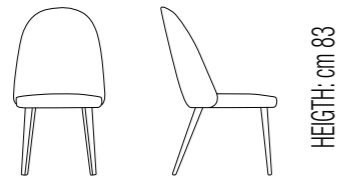

NUVOLA_Chair
Design OLIVER B.

LENGTH: cm 48   DEPTH: cm 55

HEIGHT: cm 83

Chair with metal frame,
upholstered seat and backrest
cm 48x55x83h

UPHOLSTERY LEATHER
CAT 30L: Buffalo / TC Leather / Nico Page 138-139

UPHOLSTERY FABRIC
CAT 2F: Pure / Nice / Velvet / Zani Page 140-141