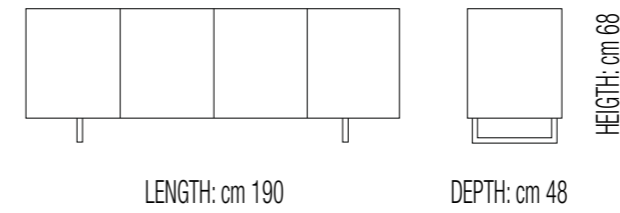

STRUCTURE/DOORS: SOLID WILD OAK PAG.136-137

FEET: BLACK METAL

QUADRA _4 doors sideboard
Design OLIVER B.
Pag. 18, 36, 43, 52, 69