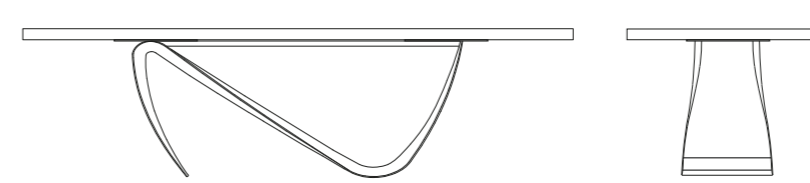

Tables with a length > cm.250 could have a longer delivery time. Extra-size tables (length > cm.280) are subject to availability of the wood.
Tables with a length > cm.250 should have a central foot addition to improve stability. Max depth for tables is cm.140

BASE _Dining table
Design OLIVER B.
Pag. 36

MADE TO MEASURE

check on pricelist

Solid wild oak table
FEET SIZE cm 15x15
STRAIGHT EDGES
TOP THICKNESS cm 6

STRUCTURE: SOLID WILD OAK PAG.136-137

FLEX _Dining table
Design FABIO DI BARTOLOMEI
Pag. 33, 34

MADE TO MEASURE
available with fork extension

check on pricelist

Table with solid wild oak top and metal legs
TOP THICKNESS (default): cm 6 live edges
Other thickness or straight edges on demand

TOP: SOLID WILD OAK PAG.136-137