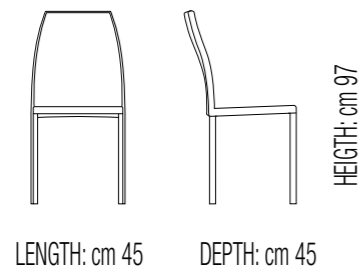

REAL SQUARE _Dining table
Design OLIVER B.

Table with solid wild oak top and concrete coated
or lacquered base
SOFT EDGES
TOP THICKNESS cm 3

BUFFALO _Chair
Design OLIVER B.
Pag. 23, 25, 36, 65

BUFFALO XL _Chair
Design OLIVER B.
Pag. 20

cm 35 x 35 x 35h
 cm 75 x 35 x 35h
 cm 120 x 35 x 35h

STRUCTURE: LACQUERED PAG. 136-137

SHELVES: GLASS PAG. 00

EXAMPLES:

Standard height of coffee table is cm.34 (other height on demand)

BASE_Coffee table
Design OLIVER B.
Pag. 52