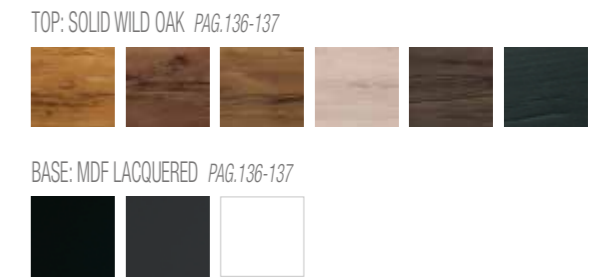

Chair with arms. Leather or fabric shell
and metal black legs
cm 52x50x80h

UPHOLSTERY LEATHER
CAT 30L: Buffalo / TC Leather / Nico Page 138-139

UPHOLSTERY FABRIC
CAT 2F: Pure / Nice / Velvet / Zani Page 140-141

Chair with upholstered shell,
solid beech black legs and aluminium caps
cm 54x59x82h

CAPS: GALVANIC PAG.136

SHELL: UPHOLSTERY LEATHER
CAT 30L: Buffalo / TC Leather / Nico Page 138-139

SHELL: UPHOLSTERY FABRIC
CAT 2F: Pure / Nice / Velvet / Zani Page 140-141

Table with solid wild oak top and concrete coated
or lacquered base
SOFT EDGES
TOP THICKNESS cm 3