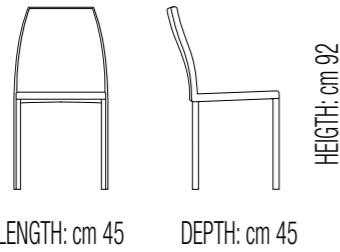

BUFFALO _Chair
Design OLIVER B.
Pag. 23, 25, 36, 65