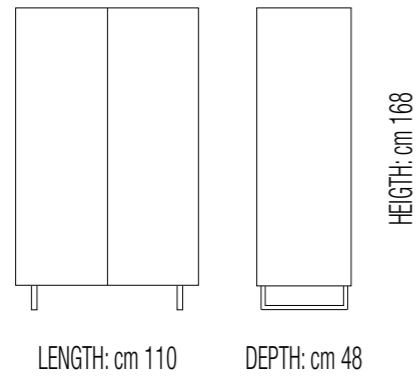

STRUCTURE/DOORS: SOLID WILD OAK PAG.136-137

FEET: BLACK METAL

STRUCTURE/DOORS: SOLID WILD OAK PAG.136-137

FEET: BLACK METAL

QUADRA _3 doors sideboard
Design OLIVER B.
Pag. 70

STRUCTURE/DOORS: SOLID WILD OAK PAG.136-137

FEET: BLACK METAL