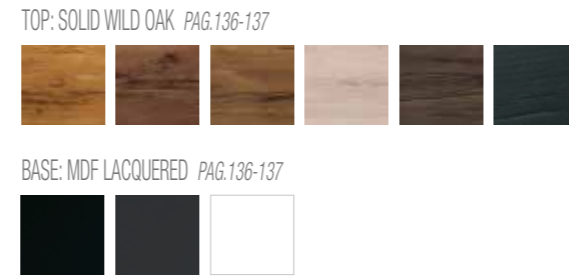

cm 140 x 140 x 75h

Solid wild oak table
SMOOTH EDGES (default)
Other edges on demand
TOP THICKNESS cm 6

STRUCTURE/TOP: SOLID WILD OAK PAG.136-137

MIAMI ROUND _Dining table
Design OLIVER B.
Pag. 50

Table with solid wild oak top and metal legs
STRAIGHT EDGES
TOP THICKNESS cm 6