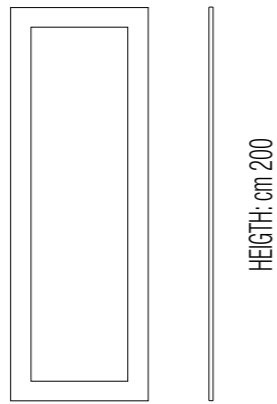

LENGTH: cm 105

DEPTH: cm 50

HEIGHT: cm 77

REST_Night stand
Design OLIVER B.
Pag. 74, 79

LENGTH: cm 50

DEPTH: cm 40

HEIGHT: cm 33

Wild oak night stand
cm 50x40x33h

STRUCTURE: SOLID WILD OAK PAG.136-137

LETTO_mirror
Design OLIVER B.
Pag. 90

LENGTH: cm 80

DEPTH: cm 2

HEIGHT: cm 100

Mirror with wild oak frame
cm 80x2x100h

STRUCTURE: SOLID WILD OAK PAG.136-137

MIRROR

Design OLIVER B.
Pag. 89

LENGTH: cm 70 DEPTH: cm 2

HEIGHT: cm 200

Mirror with wild oak frame
cm 70x2x200h

STRUCTURE: SOLID WILD OAK PAG.136-137

MIRROR

Design OLIVER B.
Pag. 39, 89

LENGTH: cm 70 DEPTH: cm 2

HEIGHT: cm 90

Mirror with wild oak frame
cm 70x2x90h

STRUCTURE: SOLID WILD OAK PAG.136-137

MIRROR

Design OLIVER B.
Pag. 88

LENGTH: cm 100 DEPTH: cm 2

HEIGHT: cm 200

Mirror with wild oak frame
cm 100x2x200h