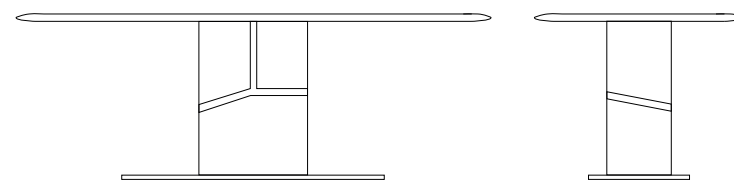

BASE: ceramic Cat.A Matte - Pag.000

BASE: ceramic Cat.B Shiny - Pag.000

BASE: ceramic Cat.C Shiny - Pag.000

PLATE: metal black

FORMA II NEW [Dining table]
Design: Oliver B.

Page 00

Made to measure: check on pricelist