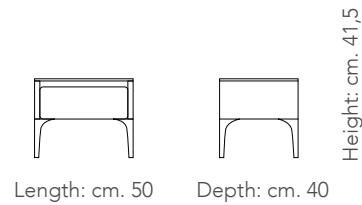

CAMILLA [Night stand]
Design: Oliver B.

Page 000

Height: cm. 41,5

Length: cm. 50

Depth: cm. 40

Solid wood night stand with leather or fabric handles.
cm. 50x40x41,5h

STRUCTURE: solid wood - Pag.000

HANDLES LEATHER:
CAT 30L: TC Leather / Buffalo / Nico Page 000