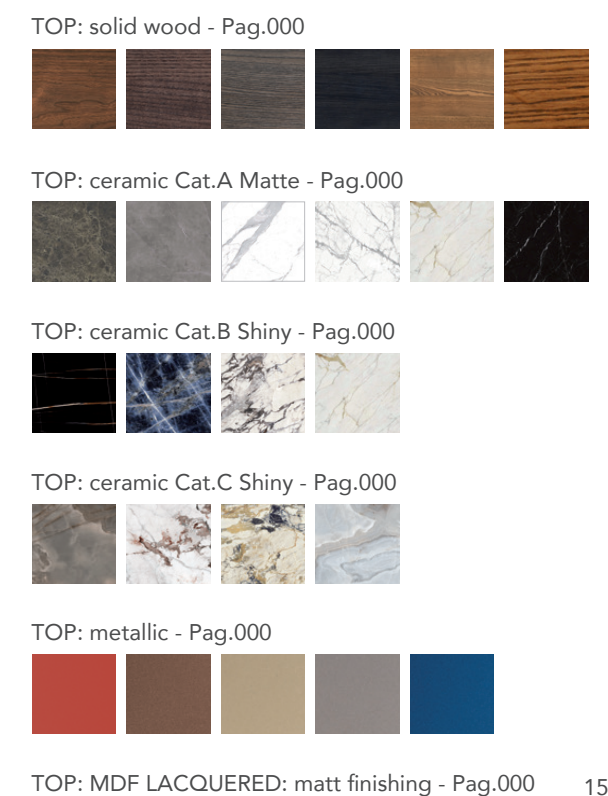

MOBI [Coffee table]
Design: Oliver B.
Page 00

Height: cm. 44

Coffee table with metal base.
Lacquered, ceramic or solid wood top. cm. ø100x44h

MOBI [Side table]
Design: Oliver B.
Page 00, 00, 00

Height: cm. 50

Side table with metal base.
Lacquered, ceramic or solid wood top. cm. ø60x50h

MOBI [Side table]
Design: Oliver B.
Page 00, 00, 00

Side table with metal base.
Lacquered, ceramic or solid wood top. cm. ø50x50h