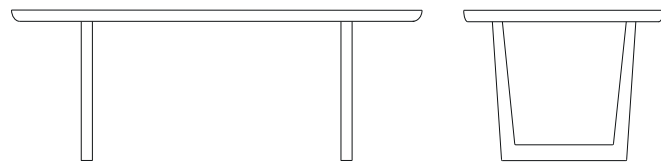

MARMINA [Dining table]
Design: Oliver B.
Page 00

Made to measure: check on pricelist

Wooden table.
Solid wood legs.
TOP THICKNESS cm.3 - cm.4

STRUCTURE/TOP: solid wood - Pag.000

MARMINA [Dining table]
Design: Oliver B.
Page 00