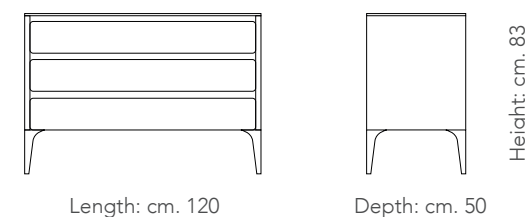

CAMILLA [Chest of drawers]
Design: Oliver B.
Page 000, 000