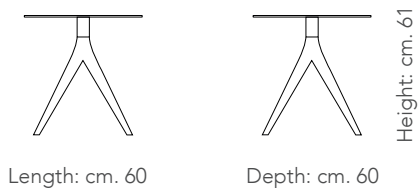

CHIARA [Side table]
Design: Oliver B.