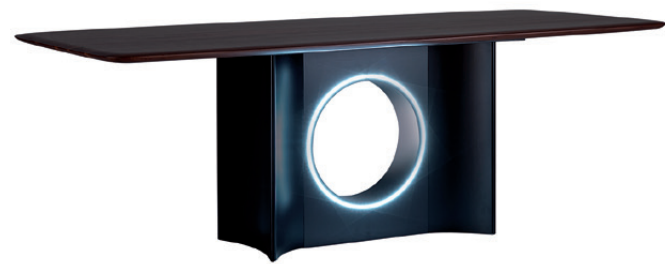

TOP: ceramic Cat.B Shiny - Pag.000

TOP: ceramic Cat.C Shiny - Pag.000

PLATE: metal black

ECLISSE [Dining table]
Design: Oliver B.

Page 00

Made to measure: check on pricelist

Table with solid wood top.
MDF base with ring light.
TOP THICKNESS cm.3 - cm.4