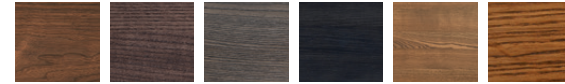

Depth: cm. 45

Height: cm. 75

Sideboard with solid wood structure and ceramic doors.
cm. 200x45x75h

STRUCTURE: solid wood - Pag.000