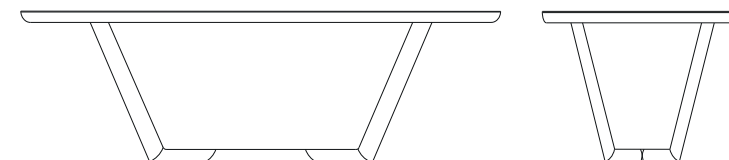

GIULI [Dining table]
Design: Oliver B.

Page 00