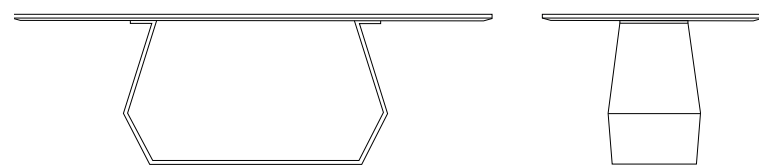

IBIZA [Dining table]
Design: Oliver B.
Page 00

Made to measure: check on pricelist

Table with ceramic top.
Metal base.
TOP THICKNESS cm.3 - cm.4

TOP: ceramic Cat.A Matte - Pag.000

TOP: ceramic Cat.B Shiny - Pag.000

TOP: ceramic Cat.C Shiny - Pag.000

LEGS: metallic - Pag.000

LEGS: metal - Pag.000