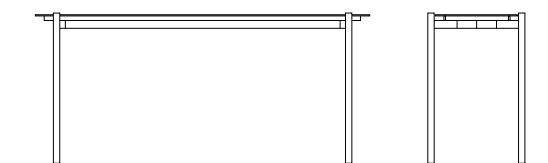

ROCKI [Console]
Design: Oliver B.

Page 00