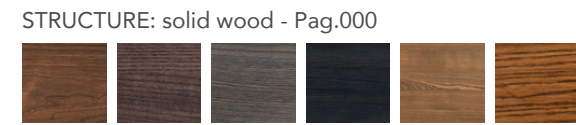

Solid wood and glass Tv bench with ceramic top.
4 Doors.
cm. 200x47x55h