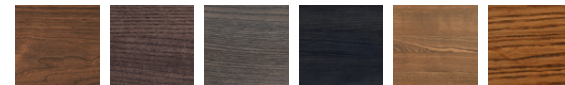

UPHOLSTERY/DETAILS LEATHER:
CAT 30L: TC Leather / Buffalo / Nico Page 000

UPHOLSTERY/DETAILS FABRIC:
CAT 2F: Velvet-Zani Page 000 / Nice-Pure Page 000