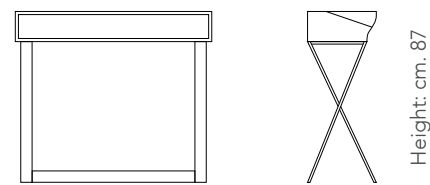

ALOHA [Valet]
Design: Fabio di Bartolomei
Page 00

IDEA [Console/writing desk]
Design: Fabio di Bartolomei

Page 00, 00