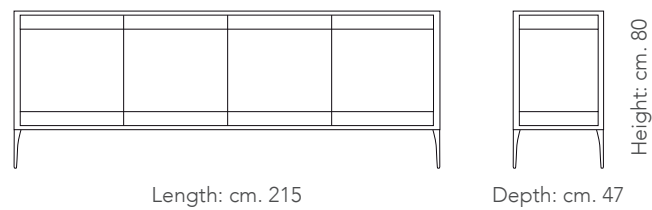

Depth: cm. 47

Height: cm. 165

Solid wood and glass vitrine with ceramic top.
One door.
cm. 47x47x165h

STRUCTURE: solid wood - Pag.000

TOP: ceramic Cat.A Matte - Pag.000

TOP: ceramic Cat.B Shiny - Pag.000

TOP: ceramic Cat.C Shiny - Pag.000

DOORS: glass

CHIARA [Tv bench]
Design: Oliver B.

Solid wood and glass Tv bench with ceramic top.
4 Doors.
cm. 200x47x55h

CHIARA [4 Doors sideboard]
Design: Oliver B.
Page 00

Solid wood sideboard with veneered doors.
Ceramic top.
cm. 215x47x80h

CHIARA [2 Doors highboard]
Design: Oliver B.

Solid wood highboard with veneered doors.
Ceramic top.
cm. 100x47x165h

CHIARA [1 Door highboard]
Design: Oliver B.

Solid wood highboard with veneered doors.
Ceramic top.
cm. 47x47x165h

CHIARA [Tv bench]
Design: Oliver B.

Length: cm. 200

Depth: cm. 47

Height: cm. 55

Solid wood Tv bench with veneered door.
Ceramic top.
cm. 200x47x55h

STRUCTURE/DOORS: solid/veneered wood - Pag.000

TOP: ceramic Cat.A Matte - Pag.000