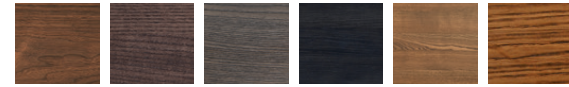

cm. 150/190/230x90x75h
cm. 200/250/300x100x75h
cm. 200/250x100x75h

Extendable table with ceramic top. STRAIGHT EDGES.
Wooden legs.
TOP THICKNESS cm.0,5

LEGS: solid wood - Pag.000