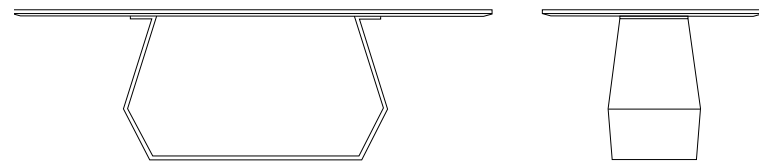

Made to measure: check on pricelist

Table with solid wood top.
Metal base.
TOP THICKNESS cm.3 - cm.4

TOP: solid wood - Pag.000

LEGS: metallic - Pag.000

LEGS: metal - Pag.000