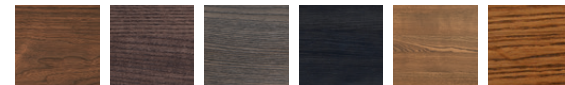

CAP: solid wood - Pag.000

TRONCADERO [Coffee table]
Design: Balutto Associati

Page 00

Length: cm. 120

Depth: cm. 60

Height: cm. 37

Coffee table with ceramic top and solid wood legs.
cm. 120x60x37h

STRUCTURE: solid wood - Pag.000