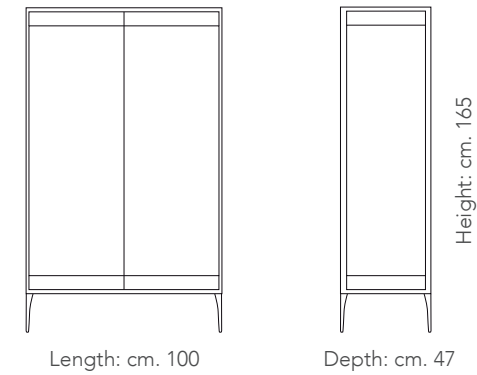

Length: cm. 215

Depth: cm. 47

Height: cm. 80

Solid wood and glass sideboard with ceramic top.
cm. 215x47x80h

STRUCTURE: solid wood - Pag.000

TOP: ceramic Cat.A Matte - Pag.000

TOP: ceramic Cat.B Shiny - Pag.000

Depth: cm. 47

Height: cm. 165

Solid wood and glass vitrine with ceramic top.
One door.
cm. 47x47x165h

STRUCTURE: solid wood - Pag.000

TOP: ceramic Cat.A Matte - Pag.000

TOP: ceramic Cat.B Shiny - Pag.000

TOP: ceramic Cat.C Shiny - Pag.000

DOORS: glass

CHIARA [Tv bench]
Design: Oliver B.

Solid wood and glass Tv bench with ceramic top.
4 Doors.
cm. 200x47x55h

CHIARA [4 Doors sideboard]
Design: Oliver B.
Page 00

Solid wood sideboard with veneered doors.
Ceramic top.
cm. 215x47x80h

CHIARA [2 Doors highboard]
Design: Oliver B.

Solid wood highboard with veneered doors.
Ceramic top.
cm. 100x47x165h

CHIARA [1 Door highboard]
Design: Oliver B.

Solid wood highboard with veneered doors.
Ceramic top.
cm. 47x47x165h