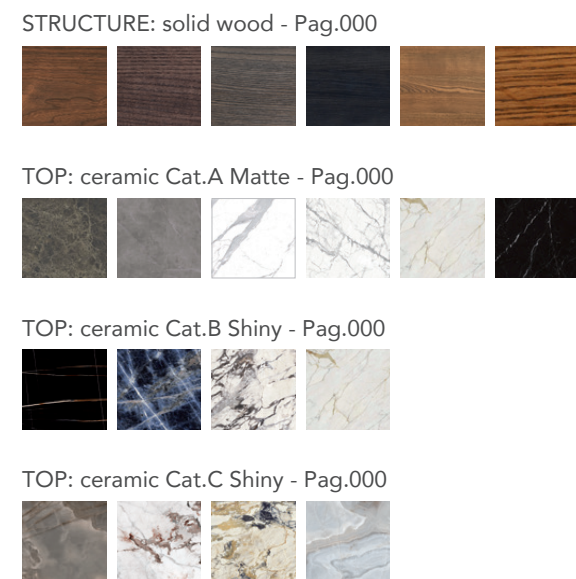

Coffee table with ceramic and solid wood top.
Solid wood base.
TOP THICKNESS cm.4
cm. ø80x40h