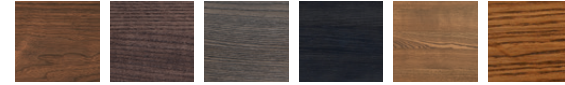

STRUCTURE: solid wood - Pag.000

TERRA [2 Doors unit]
Design: Oliver B.

Page 00

Length: cm.120

Height: cm. 220

Solid wood and glass unit.
cm. 120x49x220h

STRUCTURE: solid wood - Pag.000

THIN [3 Doors sideboard]
Design: Oliver B.