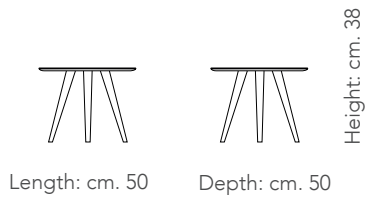

POLI [Side table]
Design: Oliver B.
Page 00, 00, 00