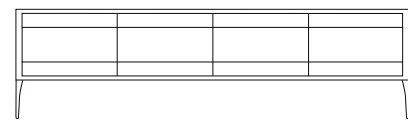

Length: cm. 200

Depth: cm. 47

Height: cm. 55

Solid wood Tv bench with veneered door.
Ceramic top.
cm. 200x47x55h

STRUCTURE/DOORS: solid/veneered wood - Pag.000

TOP: ceramic Cat.A Matte - Pag.000

TOP: ceramic Cat.B Shiny - Pag.000

TOP: ceramic Cat.C Shiny - Pag.000

FARGO [3 Doors sideboard]
Design: Oliver B.

Page 00

Length: cm. 200

Depth: cm. 45

Height: cm. 70

Sideboard with solid wood structure.
Ceramic top and details.
cm. 200x45x70h

STRUCTURE: solid wood - Pag.000

TOP/DETAILS: ceramic Cat.A Matte - Pag.000

TOP/DETAILS: ceramic Cat.B Shiny - Pag.000

TOP/DETAILS: ceramic Cat.C Shiny - Pag.000

Page 00

Length: cm. 100

Depth: cm. 45

Height: cm. 140

Cupboard with solid wood structure.
Ceramic top and details.
cm. 100x45x140h

STRUCTURE: solid wood - Pag.000

TOP/DETAILS: ceramic Cat.A Matte - Pag.000

TOP/DETAILS: ceramic Cat.B Shiny - Pag.000

TOP/DETAILS: ceramic Cat.C Shiny - Pag.000

Page 00, 00

Length: cm. 100

Depth: cm. 45

Height: cm. 121

Cupboard with solid wood structure
and ceramic doors.
cm. 100x45x121h

STRUCTURE: solid wood - Pag.000

DOORS: ceramic Cat.A Matte - Pag.000