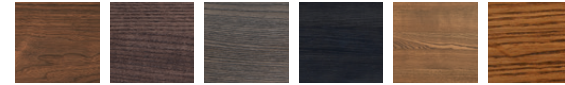

SHELVES: veneered wood - Pag.000