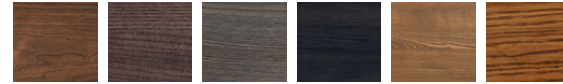

Depth: cm. 50

Height: cm. 167

Bar cabinet with solid wood structure, ceramic doors and metal legs.
cm. 95x50x167h

STRUCTURE: solid wood - Pag.000