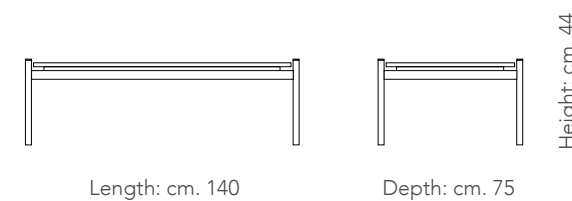

POLI [Coffee table]
Design: Oliver B.
Page 00, 00, 00

Coffee table with solid wood legs.
Lacquered, ceramic, metallic or solid wood top.
cm. ø50x50h

TOP OPTIONAL: metallic Pag.000 - brushed Pag.000

ROCKI [Coffee table]
Design: Oliver B.
Page 00