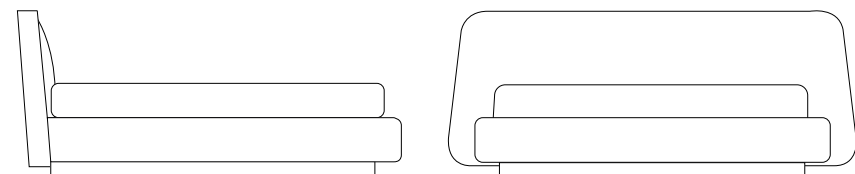

ELISA [Bed]
Design: Oliver B.

Page 000

Height: cm. 95

Depth: cm. 225

Length: cm. 230

Bed with solid wood frame and leather or fabric coated structure.

Version. 1: External size cm. 170x247x72/33h
Mattress size cm. 160x200

Version. 2: External size cm. 190x247x72/33h
Mattress size cm. 180x200

FRAME: solid wood - Pag.000

UPHOLSTERY/DETAILS LEATHER:
CAT 30L: TC Leather / Buffalo / Nico Page 000

UPHOLSTERY/DETAILS FABRIC:
CAT 2F: Velvet-Zani Page 000 / Nice-Pure Page 000