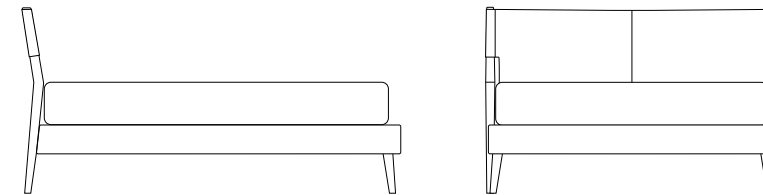

NORWAY [Bed]
Design: Kirsty Whyte

Page 000, 000

Depth: cm. 208

Length: cm. 175 / 195

Height: cm. 110

Bed with solid wood frame and leather or fabric headboard.

Version. 1: External size cm. 158x219x90/33h
Mattress size cm. 150x200

Version. 2: External size cm. 168x219x90/33h
Mattress size cm. 180x200

Version. 3: External size cm. 188x219x90/33h
Mattress size cm. 180x200

STRUCTURE: solid wood - Pag.000

HEADBOARD LEATHER:
CAT 30L: TC Leather / Buffalo / Nico Page 000

HEADBOARD FABRIC:
CAT 2F: Velvet-Zani Page 000 / Nice-Pure Page 000