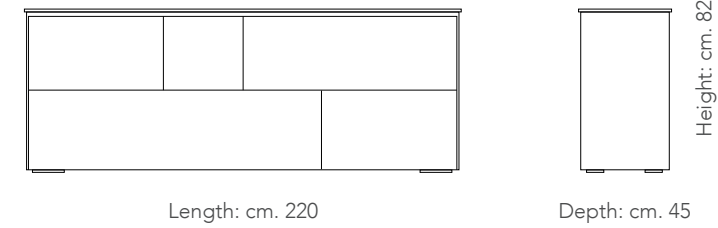

LOFT [5 Doors sideboard]
Design: Oliver B.
Page 00