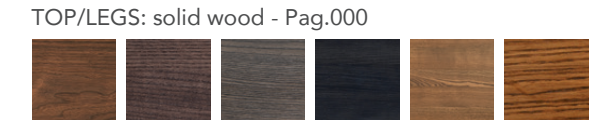

Coffee table with solid wood legs.
Lacquered, ceramic, metallic or solid wood top.
cm. ø50x50h

ROCKI [Coffee table]
Design: Oliver B.
Page 00