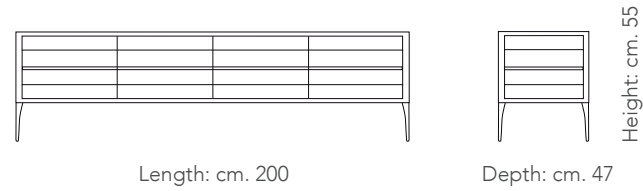

Solid wood and glass Tv bench with ceramic top.
4 Doors.
cm. 200x47x55h

CHIARA [4 Doors sideboard]
Design: Oliver B.
Page 00

Solid wood sideboard with veneered doors.
Ceramic top.
cm. 215x47x80h

Solid wood highboard with veneered doors.
Ceramic top.
cm. 100x47x165h

CHIARA [1 Door highboard]
Design: Oliver B.

Solid wood highboard with veneered doors.
Ceramic top.
cm. 47x47x165h