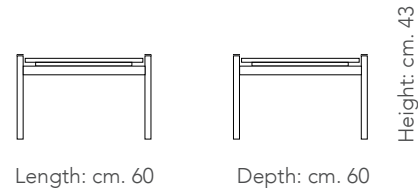

STRUCTURE: metal - Pag.000

TOP: ceramic Cat.A Matte - Pag.000

TOP: ceramic Cat.B Shiny - Pag.000

TOP: ceramic Cat.C Shiny - Pag.000

CAP: solid wood - Pag.000

ROCKI [Coffee table]
Design: Oliver B.
Page 00, 00

STRUCTURE: metal - Pag.000

TOP: ceramic Cat.A Matte - Pag.000

TOP: ceramic Cat.B Shiny - Pag.000

TOP: ceramic Cat.C Shiny - Pag.000

CAP: solid wood - Pag.000

STRUCTURE: metal - Pag.000

TOP: ceramic Cat.A Matte - Pag.000

TOP: ceramic Cat.B Shiny - Pag.000

TOP: ceramic Cat.C Shiny - Pag.000

CAP: solid wood - Pag.000

ROCKI [Coffee table]
Design: Oliver B.
Page 00, 00

STRUCTURE: metal - Pag.000

TOP: ceramic Cat.A Matte - Pag.000

TOP: ceramic Cat.B Shiny - Pag.000

TOP: ceramic Cat.C Shiny - Pag.000

CAP: solid wood - Pag.000