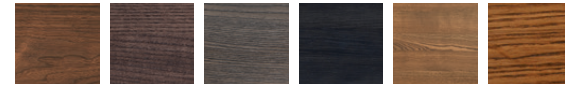

LOFT [4 Doors cupboard]
Design: Oliver B.

Page 00

Length: cm. 105

Depth: cm. 45

Height: cm. 108

Matt lacquered cupboard with lacquered / wooden doors.
Inner lacquered shelves.
cm. 105x45x108h

STRUCTURE/DOORS: veneered wood - Pag.000