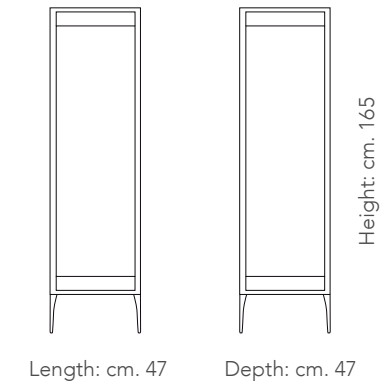

Length: cm. 215

Depth: cm. 47

Height: cm. 80

Solid wood and glass sideboard with ceramic top.
cm. 215x47x80h

STRUCTURE: solid wood - Pag.000

TOP: ceramic Cat.A Matte - Pag.000

TOP: ceramic Cat.B Shiny - Pag.000

Depth: cm. 47

Height: cm. 165

Solid wood and glass vitrine with ceramic top.
One door.
cm. 47x47x165h

STRUCTURE: solid wood - Pag.000

TOP: ceramic Cat.A Matte - Pag.000

TOP: ceramic Cat.B Shiny - Pag.000

TOP: ceramic Cat.C Shiny - Pag.000

DOORS: glass

CHIARA [Tv bench]
Design: Oliver B.

Solid wood and glass Tv bench with ceramic top.
4 Doors.
cm. 200x47x55h

CHIARA [4 Doors sideboard]
Design: Oliver B.
Page 00

Solid wood sideboard with veneered doors.
Ceramic top.
cm. 215x47x80h

CHIARA [2 Doors highboard]
Design: Oliver B.

Solid wood highboard with veneered doors.
Ceramic top.
cm. 100x47x165h

CHIARA [1 Door highboard]
Design: Oliver B.

Solid wood highboard with veneered doors.
Ceramic top.
cm. 47x47x165h