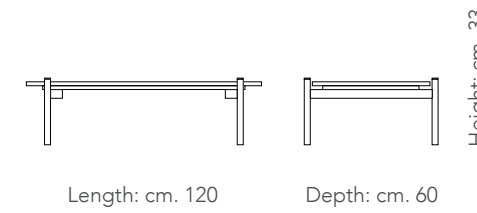

TOP: ceramic Cat.A Matte - Pag.000

TOP: ceramic Cat.B Shiny - Pag.000

TOP: ceramic Cat.C Shiny - Pag.000

CAP: solid wood - Pag.000

ROCKI [Coffee table]
Design: Oliver B.
Page 00, 00

Coffee table with metal structure and wood cap.
Ceramic top.
cm. 120x60x33h