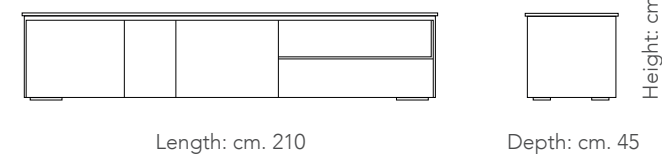

LOFT [Tv bench]
Design: Oliver B.