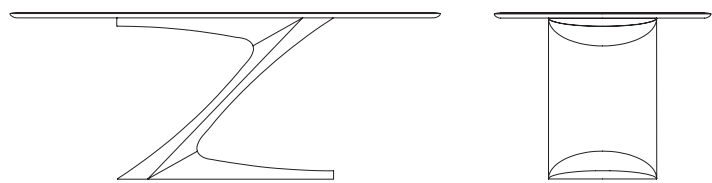

ZETA [Dining table]
Design: Fabio di Bartolomei
Page 00, 00

Made to measure: check on pricelist

Table with solid wood top.
Polyurethane base.
TOP THICKNESS cm.3 - cm.4

TOP: solid wood - Pag.000

FEET: polyurethane - Pag.000

ZETA [Dining table]
Design: Fabio di Bartolomei
Page 00

Made to measure: check on pricelist

Table with ceramic top.
Polyurethane base.
TOP THICKNESS cm.3 - cm.4

BASE/TOP: ceramic Cat.A Matte - Pag.000

BASE/TOP: ceramic Cat.B Shiny - Pag.000