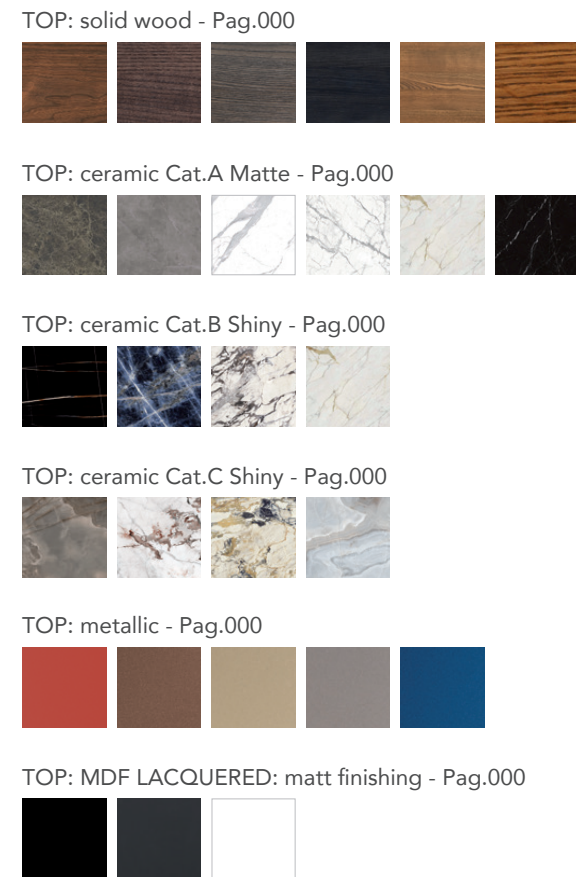

MOBI [Coffee table]
Design: Oliver B.
Page 00

Height: cm. 44

Coffee table with metal base.
Lacquered, ceramic or solid wood top. cm. ø100x44h

MOBI [Side table]
Design: Oliver B.
Page 00, 00, 00

Height: cm. 50

Side table with metal base.
Lacquered, ceramic or solid wood top. cm. ø60x50h

MOBI [Side table]
Design: Oliver B.
Page 00, 00, 00

Side table with metal base.
Lacquered, ceramic or solid wood top. cm. ø50x50h