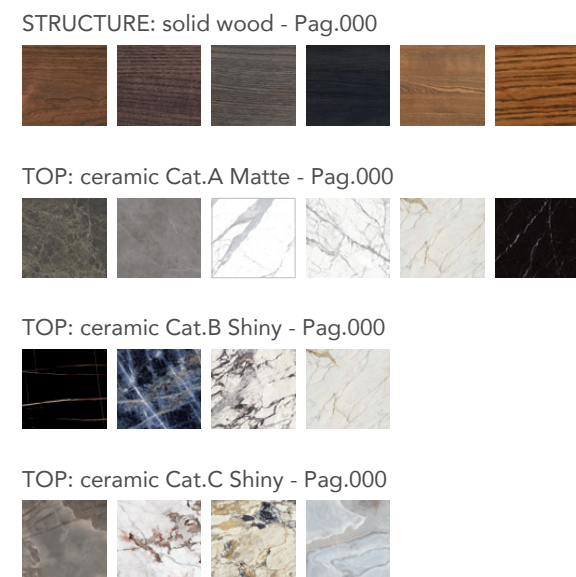

Height: cm. 40

Coffee table with ceramic and solid wood top.
Solid wood base.
TOP THICKNESS cm.4
cm. ø80x40h

GIULI [Side table]
Design: Oliver B.
Page 00

Height: cm. 50

Side table with ceramic and solid wood top.
Solid wood base.
TOP THICKNESS cm.4
cm. ø60x50h