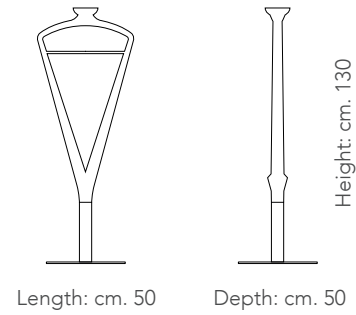

Solid walnut and metal valet.
cm. 50x50x130h

STRUCTURE: solid wood - Pag.000

BASE: metallic - Pag.000

BASE: matt - Pag.000