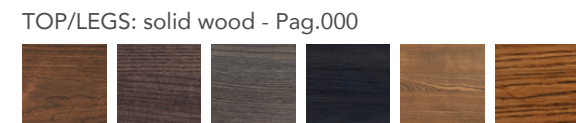

Side table with solid wood legs.
Lacquered, ceramic, metallic or solid wood top.
cm. ø60x50h