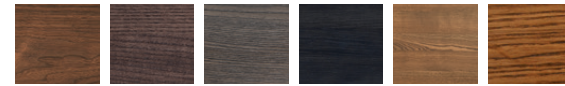

FORMA II NEW [Dining table]
Design: Oliver B.

Page 00

Made to measure: check on pricelist

Table with solid wood top.
Ceramic base with black metal plate.
TOP THICKNESS cm.3 - cm.4

TOP: solid wood - Pag.000