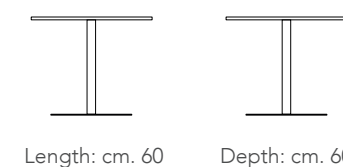

MOBI [Coffee table]
Design: Oliver B.
Page 00

Height: cm. 44

Coffee table with metal base.
Lacquered, ceramic or solid wood top. cm. ø100x44h

MOBI [Side table]
Design: Oliver B.
Page 00, 00, 00

Height: cm. 50