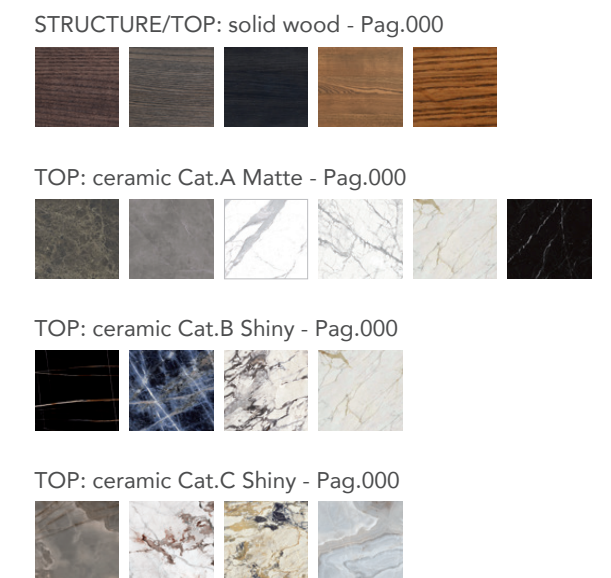

Side table with solid wood ash base.
Ceramic or solid wood ash top.
STRAIGHT EDGES. TOP THICKNESS cm.3
cm. 58x58x37h