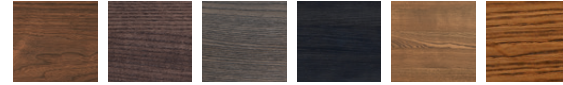

cm. 150/190/230x90x75h
cm. 200/250/300x108,5x75h

Extendable table with ceramic top.
Wooden legs.
TOP THICKNESS cm.3 - cm.4

LEGS: solid wood - Pag.000