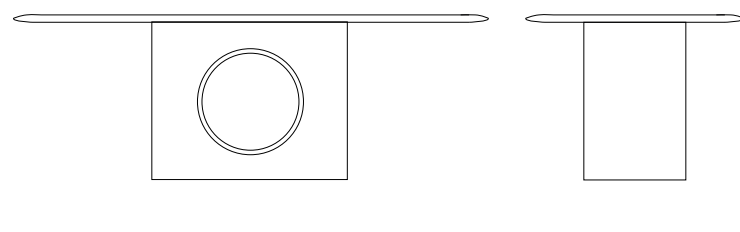

ECLISSE [Dining table]
Design: Oliver B.

Page 00

Made to measure: check on pricelist

Table with solid wood top.
MDF base with ring light.
TOP THICKNESS cm.3 - cm.4

TOP: solid wood - Pag.000

BASE: MDF - Pag.000