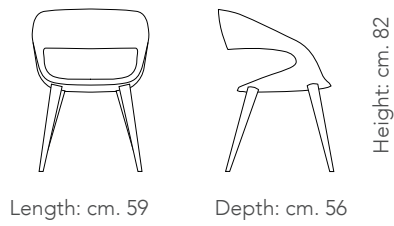

SHAPE [Chair]
Design: Fabio di Bartolomei
Page 00, 00, 00, 00, 00, 00