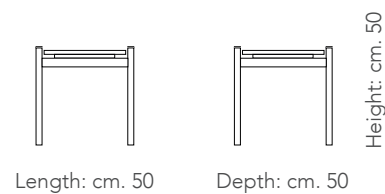

ROCKI [Side table]
Design: Oliver B.
Page 00