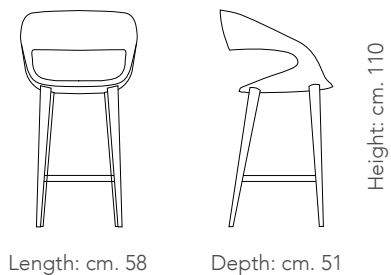

SHAPE [Stool]
Design: Fabio di Bartolomei