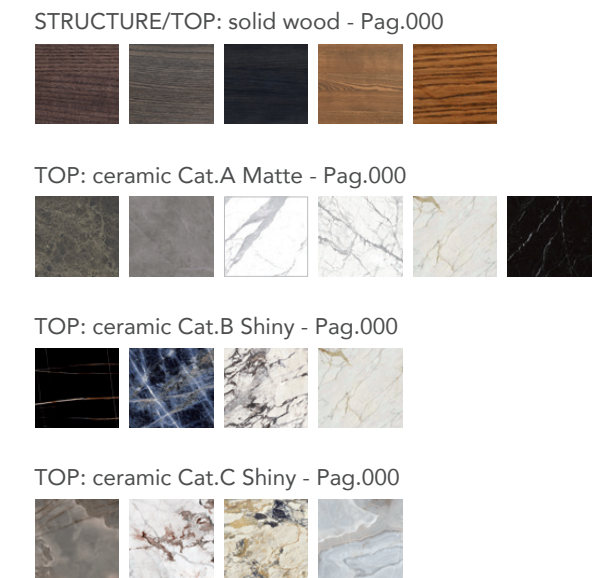

Side table with metal base.
Lacquered, ceramic or solid wood top. cm. ø60x50h

MOBI [Side table]
Design: Oliver B.
Page 00, 00, 00

Side table with metal base.
Lacquered, ceramic or solid wood top. cm. ø50x50h

MOBI [Side table]
Design: Oliver B.
Page 00, 00, 00

Side table with metal base.
Lacquered, ceramic or solid wood top. cm. ø50x38h

NOVA [Side table]
Design: Oliver B.
Page 00

Side table with solid wood ash base.
Ceramic or solid wood ash top.
STRAIGHT EDGES. TOP THICKNESS cm.3
cm. 58x58x53h