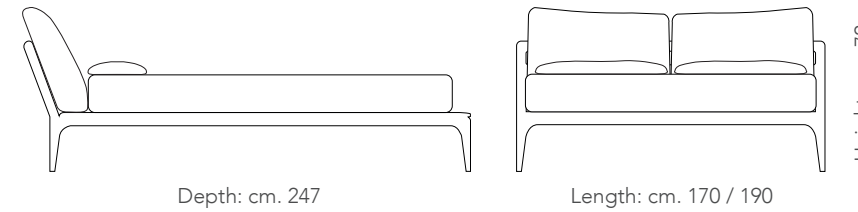

SHELL:
Polyurethane Page 000

CAMILLA [Bed]
Design: Oliver B.
Page 000, 000

Bed with solid wood frame and leather or fabric headboard.
Version. 1: External size cm. 170x247x72/33h
Mattress size cm. 160x200
Version. 2: External size cm. 190x247x72/33h
Mattress size cm. 180x200