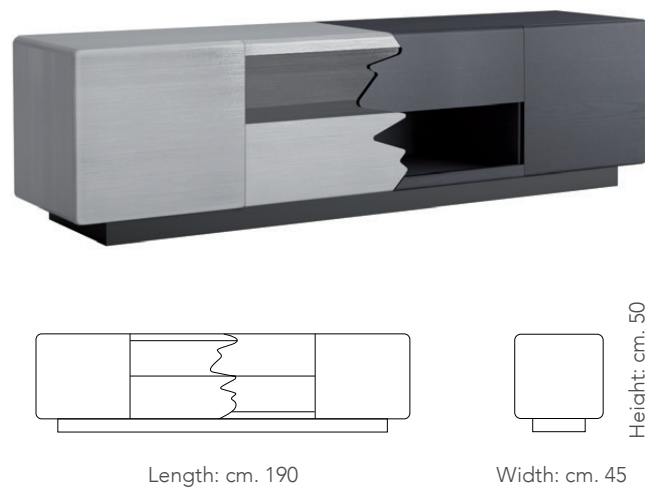

KALI [2 Doors highboard]
Design: Irene Cerchiaro & Matteo Luitsz
Page 00, 00