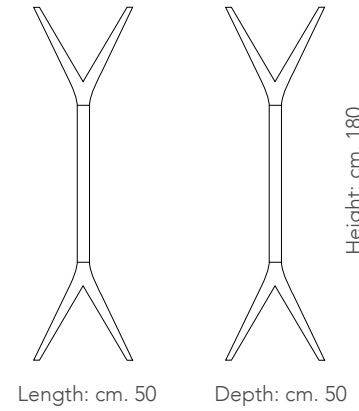

ALOHA [Coat rack]
Design: Fabio di Bartolomei
Page 00, 00, 00, 00, 00, 00, 00

Solid walnut and metal coat rack.
cm. 50x50x180h

STRUCTURE: solid wood - Pag.000

TUBE: metallic - Pag.000

TUBE: matt - Pag.000