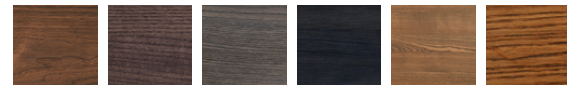

Table with solid wood top and metal legs.
2 LIVE EDGES (default). Other edges on demand.
TOP THICKNESS cm.3

TOP: solid wood - Pag.000