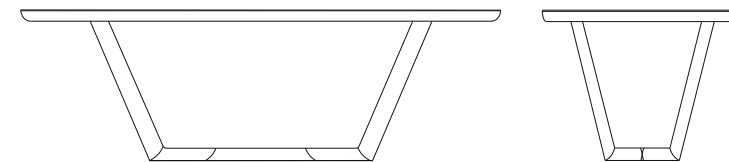

GIULI [Dining table]
Design: Oliver B.

Page 00