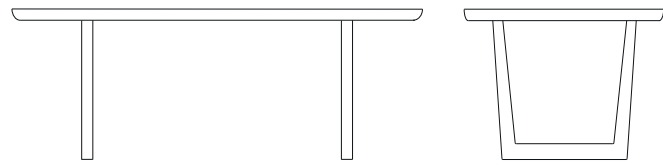

MARMINA [Dining table]
Design: Oliver B.
Page 00

Made to measure: check on pricelist

Wooden table.
Solid wood legs.
TOP THICKNESS cm.3 - cm.4

STRUCTURE/TOP: solid wood - Pag.000

MARMINA [Dining table]
Design: Oliver B.
Page 00