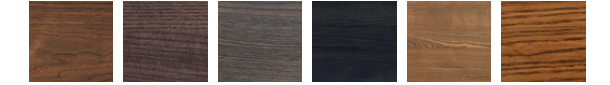

Upholstered armchair with solid wood structure.
cm. 65,5x60x92h

STRUCTURE: solid wood - Pag.000

SEAT/BACK LEATHER:
CAT 30L: TC Leather / Buffalo / Nico Page 000

SEAT/BACK FABRIC:
CAT 2F: Velvet-Zani Page 000 / Nice-Pure Page 000