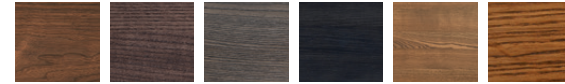

CHIARA [Tv bench]
Design: Oliver B.

Length: cm. 200

Depth: cm. 47

Height: cm. 55

Solid wood Tv bench with veneered door.
Ceramic top.
cm. 200x47x55h

STRUCTURE/DOORS: solid/veneered wood - Pag.000

TOP: ceramic Cat.A Matte - Pag.000