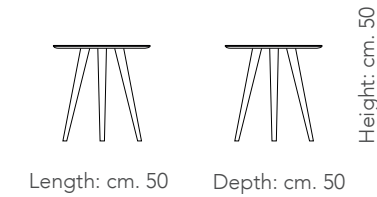

POLI [Coffee table]
Design: Oliver B.
Page 00, 00, 00