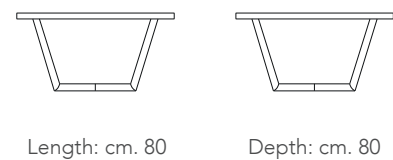

Height: cm. 40

GIULI [Side table]
Design: Oliver B.
Page 00

Height: cm. 50

Height: cm. 44

MOBI [Side table]
Design: Oliver B.
Page 00, 00, 00

Height: cm. 50