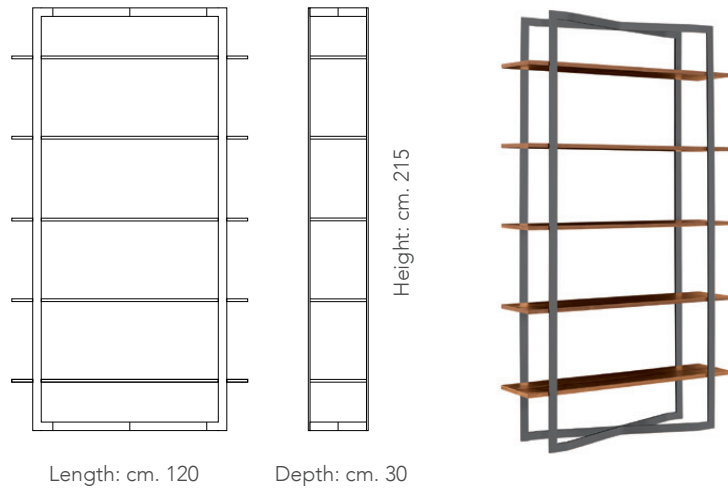

SHELVES: veneered wood - Pag.000

STRUCTURE: metallic - Pag.000

STRUCTURE: matt - Pag.000

MONTANA [Console]
Design: Oliver B.

Page 00, 00, 00

TOP: solid wood - Pag.000

LEGS: metal - Pag.000

IDEA [Console/writing desk]
Design: Fabio di Bartolomei

Page 00, 00

STRUCTURE: solid wood - Pag.000

ROCKI [Console]
Design: Oliver B.

Page 00

STRUCTURE: metal - Pag.000

TOP: ceramic Cat.A Matte - Pag.000

TOP: ceramic Cat.B Shiny - Pag.000

TOP: ceramic Cat.C Shiny - Pag.000

CAP: solid wood - Pag.000