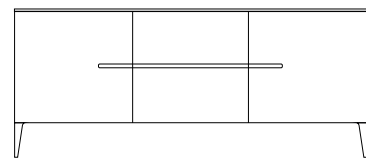

STRUCTURE: solid wood - Pag.000

STRUCTURE: metallic - Pag.000

STRUCTURE: MDF LACQUERED: matt finishing - Pag.000

LUCE [Sideboard]
Design: Oliver B.

Page 00, 00

Length: cm. 180

Depth: cm. 45

Height: cm. 76