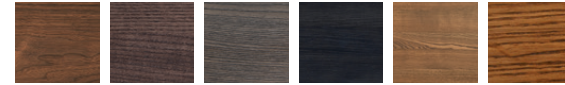

Depth: cm. 45

Height: cm. 76

Lacquered sideboard with solid wood top, legs and handles.
cm. 180x45x76h

STRUCTURE: solid wood - Pag.000