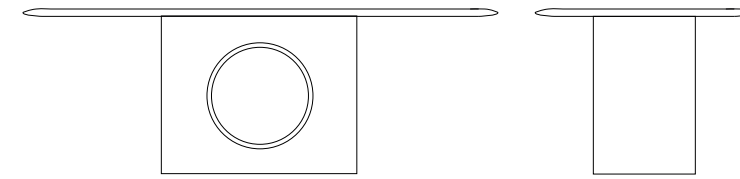

STANDARD SIZES:

Diameter: cm. 160x75h

Table with ceramic and solid wood top.
Solid wood leg with black metal plate.
TOP THICKNESS cm.3 - cm.4

STRUCTURE: solid wood - Pag.000

TOP: ceramic Cat.A Matte - Pag.000

TOP: solid wood - Pag.000

BASE: MDF - Pag.000

ECLISSE [Dining table]
Design: Oliver B.

Made to measure: check on pricelist

FARGO [Extendable table]
Design: Oliver B.

Page 00

STANDARD SIZES:

Length: cm. 150/190/230
Length: cm. 200/250/300