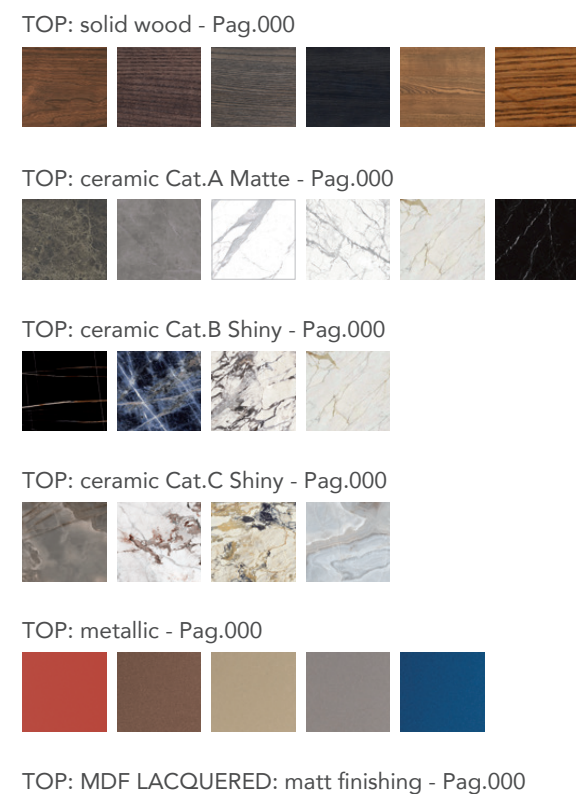

Side table with metal base.
Lacquered, ceramic or solid wood top. cm. ø50x38h