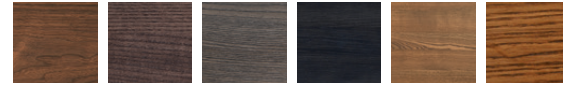

STRUCTURE: solid wood - Pag.000

Length: cm. 100

Depth: cm. 3

Height: cm. 200

DIAMANTE [Mirror]
Design: Oliver B.
Page 00, 00, 00

Solid wood mirror.
cm. ø110 / ø160

STRUCTURE: solid wood - Pag.000

Length: cm. ø110 / ø160