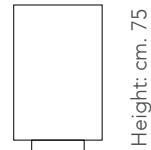

TOP/DETAILS: ceramic Cat.C Shiny - Pag.000

FORMA [3 Doors cupboard]
Design: Oliver B.

Page 00, 00

Length: cm. 100

Depth: cm. 45

Height: cm. 121

Cupboard with solid wood structure
and ceramic doors.
cm. 100x45x121h

STRUCTURE: solid wood - Pag.000

DOORS: ceramic Cat.A Matte - Pag.000

FORMA [3 Doors sideboard]
Design: Oliver B.
Page 00, 00

Length: cm. 200

Depth: cm. 45

Height: cm. 75

Sideboard with solid wood structure and ceramic doors.
cm. 200x45x75h

STRUCTURE: solid wood - Pag.000

DOORS: ceramic Cat.A Matte - Pag.000

IBIZA [4 Doors sideboard]
Design: Oliver B.
Page 00, 00

Length: cm. 210

Width: cm. 45

Height: cm. 75

Sideboard with lacquered structure, ceramic doors and metal base.
cm. 210x45x75h

Length: cm. 190

Width: cm. 45

Height: cm. 78

Sideboard with half solid wood and half MDF structure. MDF base.
cm. 190x45x78h

STRUCTURE: solid wood - Pag.000

STRUCTURE: lacquered - Pag.000

STRUCTURE: brushed - Pag.000