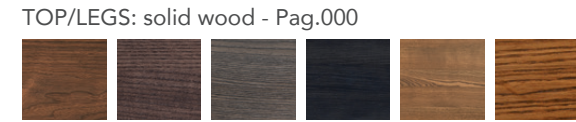

TOP: MDF LACQUERED: matt finishing - Pag.000

TOP OPTIONAL: metallic Pag.000 - brushed Pag.000

POLI [Side table]
Design: Oliver B.
Page 00, 00, 00

Side table with solid wood legs.
Lacquered, ceramic, metallic or solid wood top.
cm. ø50x38h