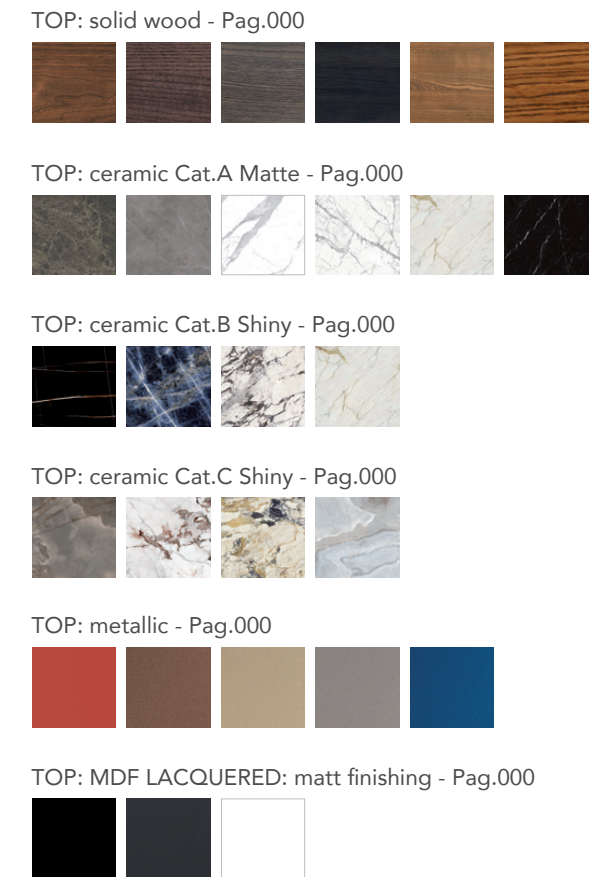

Coffee table with metal base.
Lacquered, ceramic or solid wood top. cm. ø100x44h