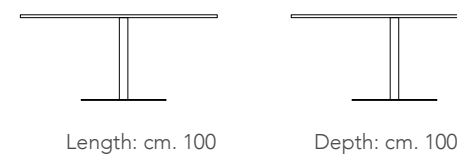

Height: cm. 40

Coffee table with ceramic and solid wood top.
Solid wood base.
TOP THICKNESS cm.4
cm. ø80x40h

GIULI [Side table]
Design: Oliver B.
Page 00

Height: cm. 50

Side table with ceramic and solid wood top.
Solid wood base.
TOP THICKNESS cm.4
cm. ø60x50h

MOBI [Coffee table]
Design: Oliver B.
Page 00

Height: cm. 44

Coffee table with metal base.
Lacquered, ceramic or solid wood top. cm. ø100x44h

MOBI [Side table]
Design: Oliver B.
Page 00, 00, 00

Height: cm. 50