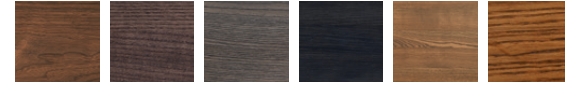

Solid wood chair with upholstered seat.
cm. 45x53x86h

STRUCTURE: solid wood - Pag.000

SEAT LEATHER:
CAT 30L: TC Leather / Buffalo / Nico Page 000

SEAT FABRIC:
CAT 2F: Velvet-Zani Page 000 / Nice-Pure Page 000