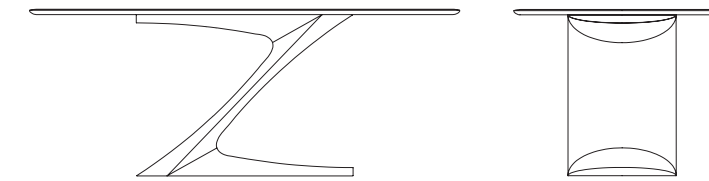

ZETA [Dining table]
Design: Fabio di Bartolomei
Page 00, 00

Made to measure: check on pricelist

Table with solid wood top.
Polyurethane base.
TOP THICKNESS cm.3 - cm.4

TOP: solid wood - Pag.000

FEET: polyurethane - Pag.000