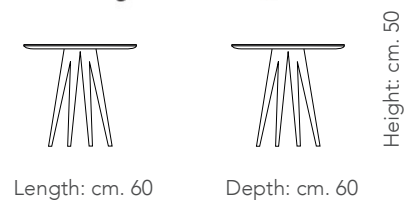

ROCKI [Coffee table]
Design: Oliver B.
Page 00