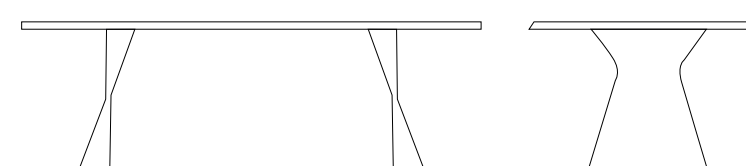

Table with solid wood top
and polyurethane legs.
TOP THICKNESS cm.3 - cm.4

TOP: solid wood - Pag.000

LEGS: polyurethane anthracite

MANTA [Dining table]
Design: Fabio di Bartolomei

Made to measure: check on pricelist