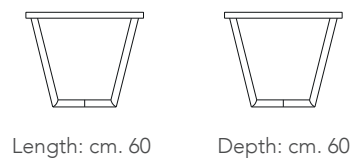

CHIARA [Coffee table]
Design: Oliver B.

Page 00

Length: cm. 80

Depth: cm. 80

Height: cm. 34

Coffee table with solid wood structure and ceramic top.
cm. 80x80x34h

STRUCTURE: solid wood - Pag.000

TOP: ceramic Cat.A Matte - Pag.000

Height: cm. 40

Coffee table with ceramic and solid wood top.
Solid wood base.
TOP THICKNESS cm.4
cm. ø80x40h

GIULI [Side table]
Design: Oliver B.
Page 00

Height: cm. 50

Side table with ceramic and solid wood top.
Solid wood base.
TOP THICKNESS cm.4
cm. ø60x50h

MOBI [Coffee table]
Design: Oliver B.
Page 00

Height: cm. 44

Coffee table with metal base.
Lacquered, ceramic or solid wood top. cm. ø100x44h

MOBI [Side table]
Design: Oliver B.
Page 00, 00, 00

Height: cm. 50