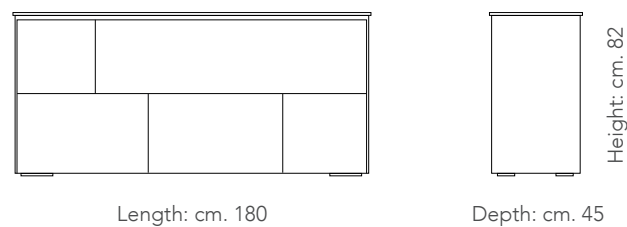

LOFT [4 Doors cupboard]
Design: Oliver B.