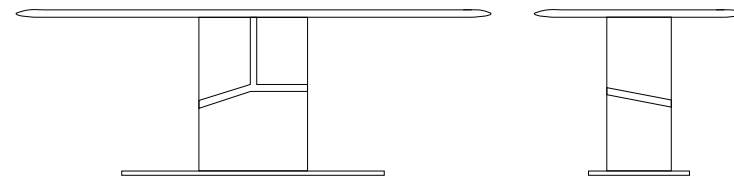

FORMA II NEW [Dining table]
Design: Oliver B.

Page 00

Made to measure: check on pricelist

Table with solid wood top.
Ceramic base with black metal plate.
TOP THICKNESS cm.3 - cm.4

TOP: solid wood - Pag.000

BASE: ceramic Cat.A Matte - Pag.000

BASE: ceramic Cat.B Shiny - Pag.000

BASE: ceramic Cat.C Shiny - Pag.000

PLATE: metal black