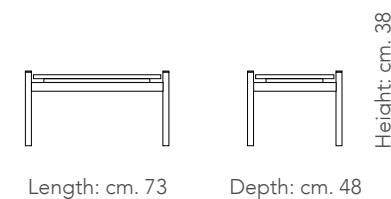

ROCKI [Coffee table]
Design: Oliver B.
Page 00, 00