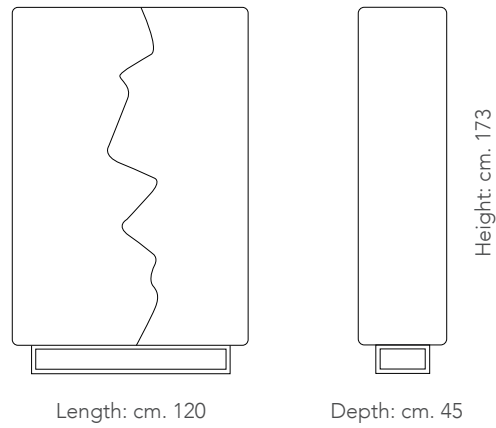

Highboard with half solid wood and half MDF structure, with metal feet.
cm. 120x45x173h

Matt lacquered sideboard with lacquered / wooden doors.
cm. 220x45x82h

Matt lacquered sideboard with lacquered / wooden doors.
cm. 180x45x82h

LOFT [Tv bench]
Design: Oliver B.

Matt lacquered Tv bench with lacquered / wooden doors.
3 Doors, 1 flap door and 1 open compartment.
cm. 210x45x44h