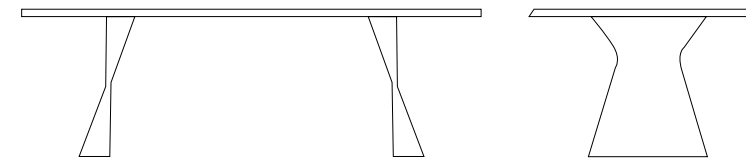

TOP: ceramic Cat.B Shiny - Pag.000

TOP: ceramic Cat.C Shiny - Pag.000

LEGS: metallic - Pag.000

LEGS: metal - Pag.000

MANTA [Dining table]
Design: Fabio di Bartolomei
Page 00

Made to measure: check on pricelist

Table with solid wood top
and polyurethane legs.
TOP THICKNESS cm.3 - cm.4

TOP: solid wood - Pag.000

LEGS: polyurethane anthracite

MANTA [Dining table]
Design: Fabio di Bartolomei

Made to measure: check on pricelist