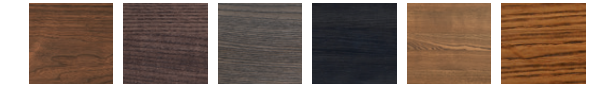

Made to measure: check on pricelist

Table with ceramic top.
Wooden legs.
TOP THICKNESS cm.3 - cm.4

LEGS: solid wood - Pag.000